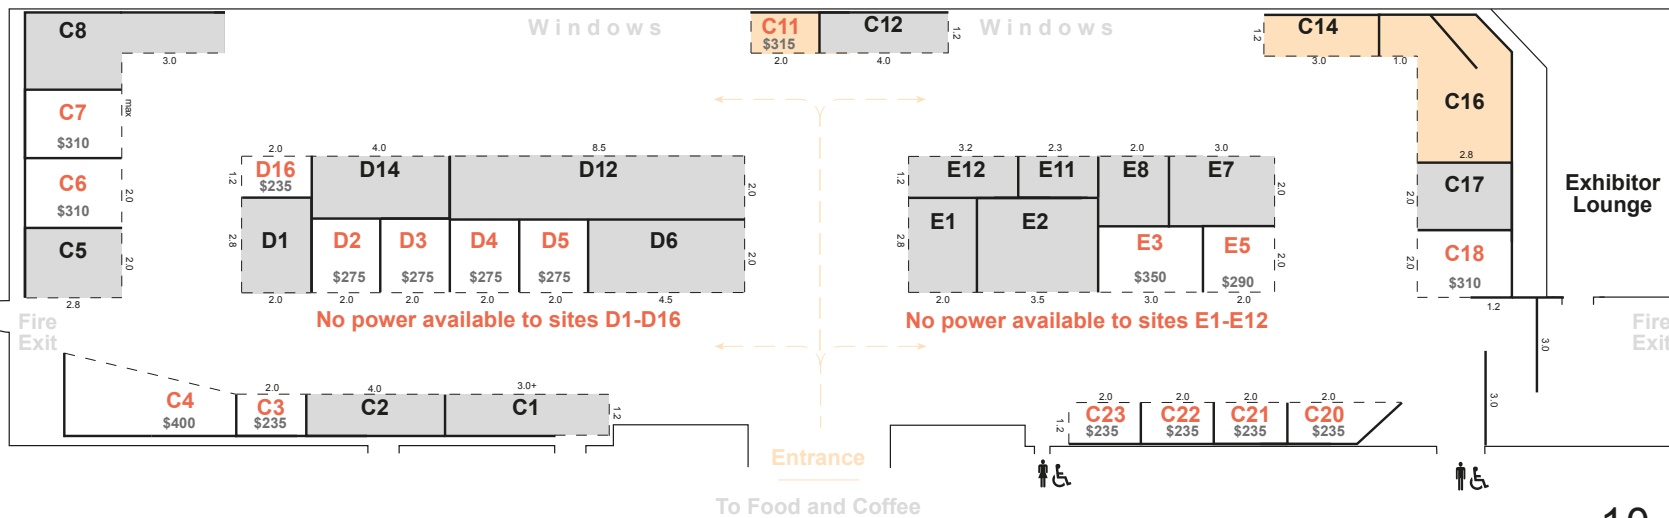

## Level 3 - Workshop Areas A, B, C, D

Actual size may be less than 2m, due to partition width. Power, tables, and chairs are not included but can be ordered when booking your site. Prices include GST.