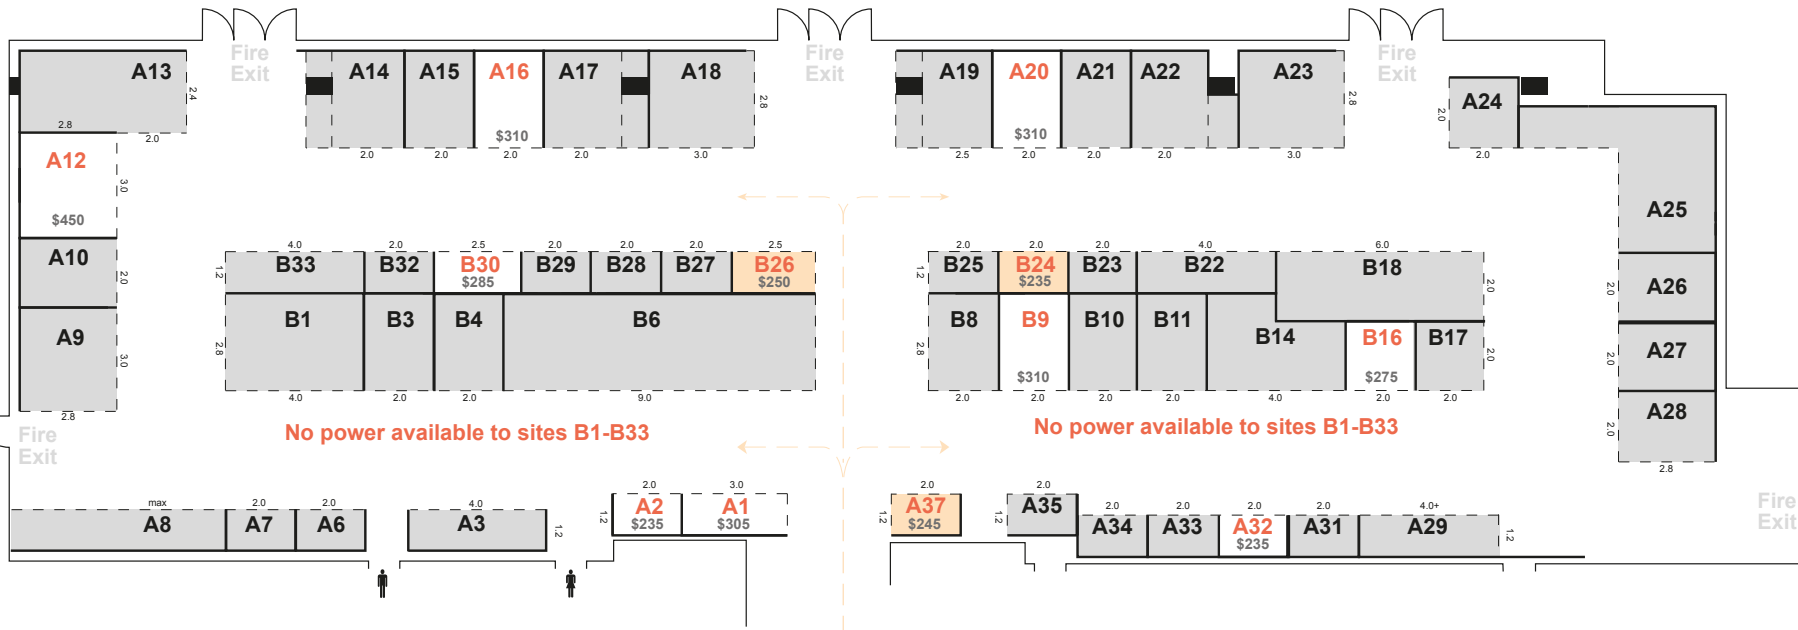

Level 1 - Sites and Entertainment