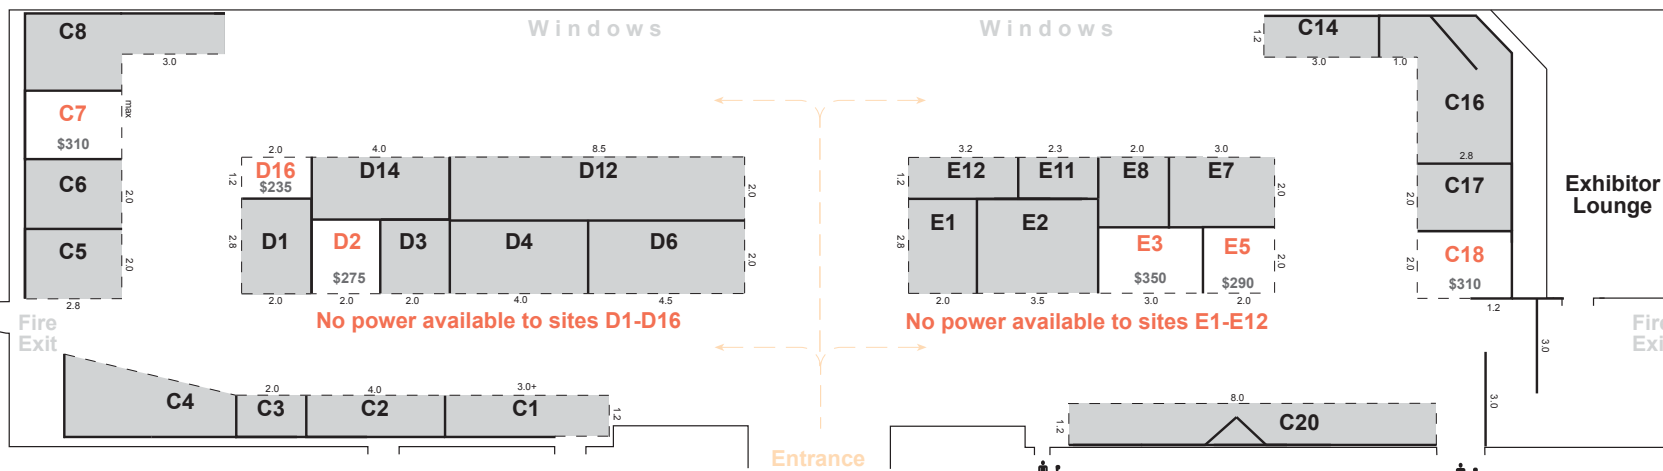

## Level 3 - Workshop Areas A, B, C, D

Actual size may be less than 2m, due to partition width. Power, tables, and chairs are not included but can be ordered when booking your site. Prices include GST.