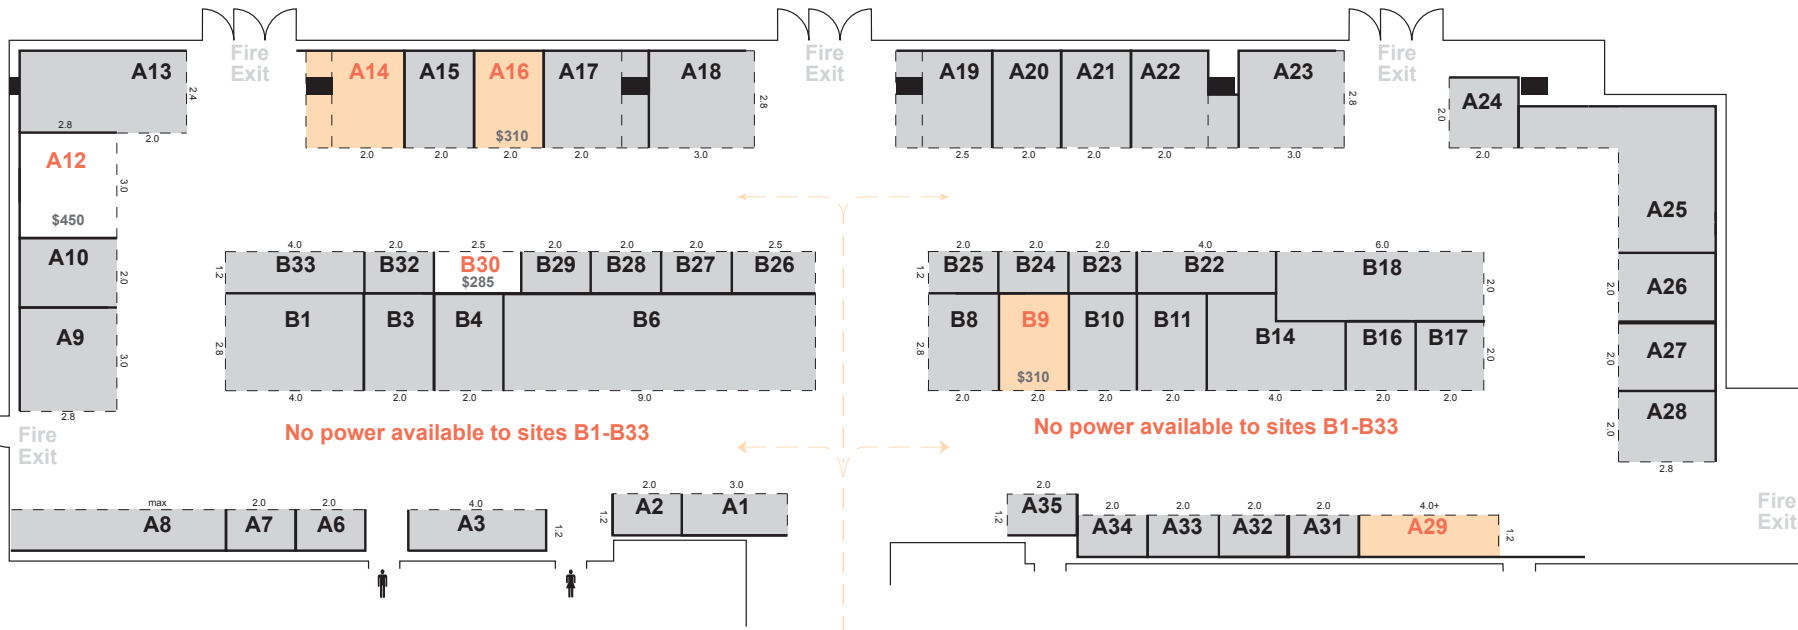

Level 1 - Sites and Entertainment