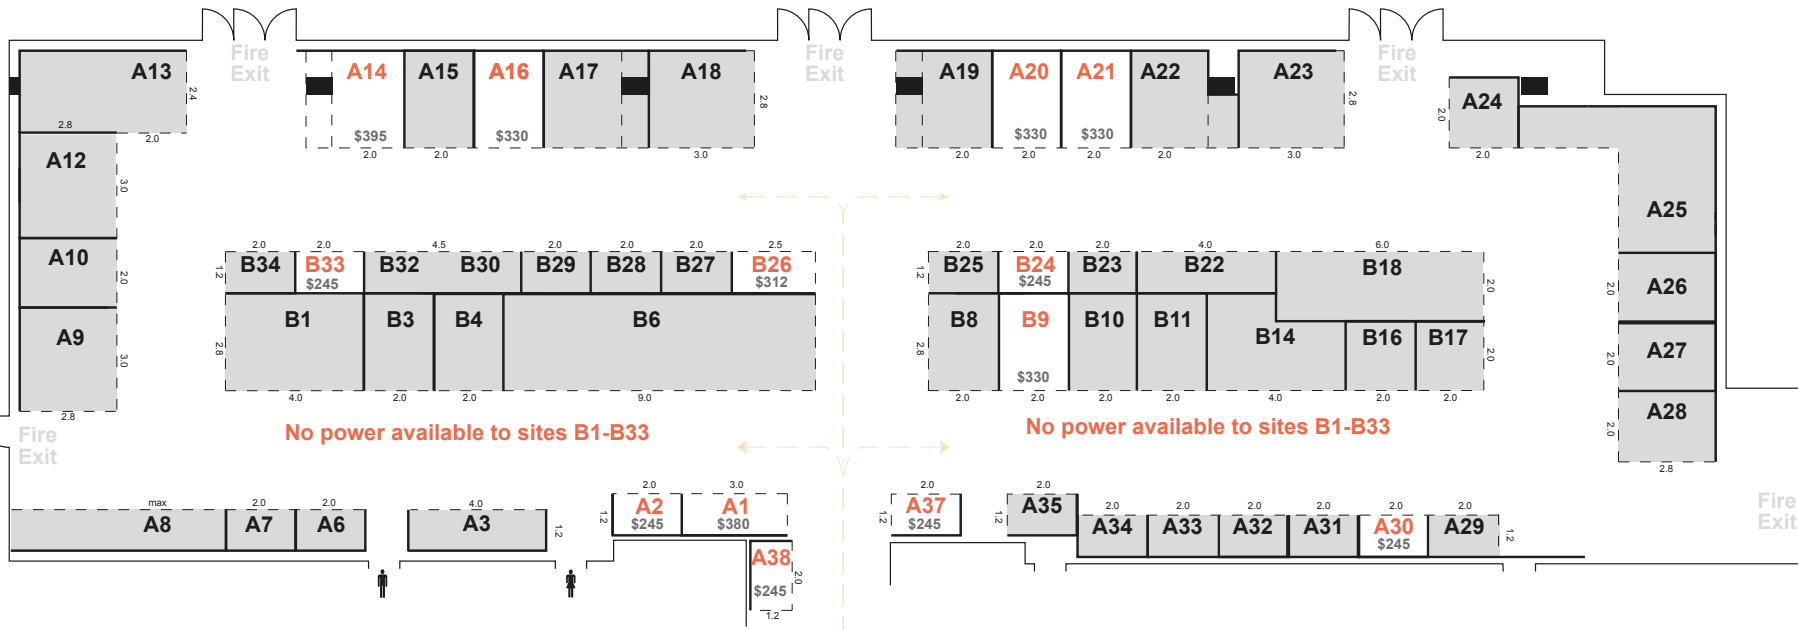

Level 1 - Sites and Entertainment