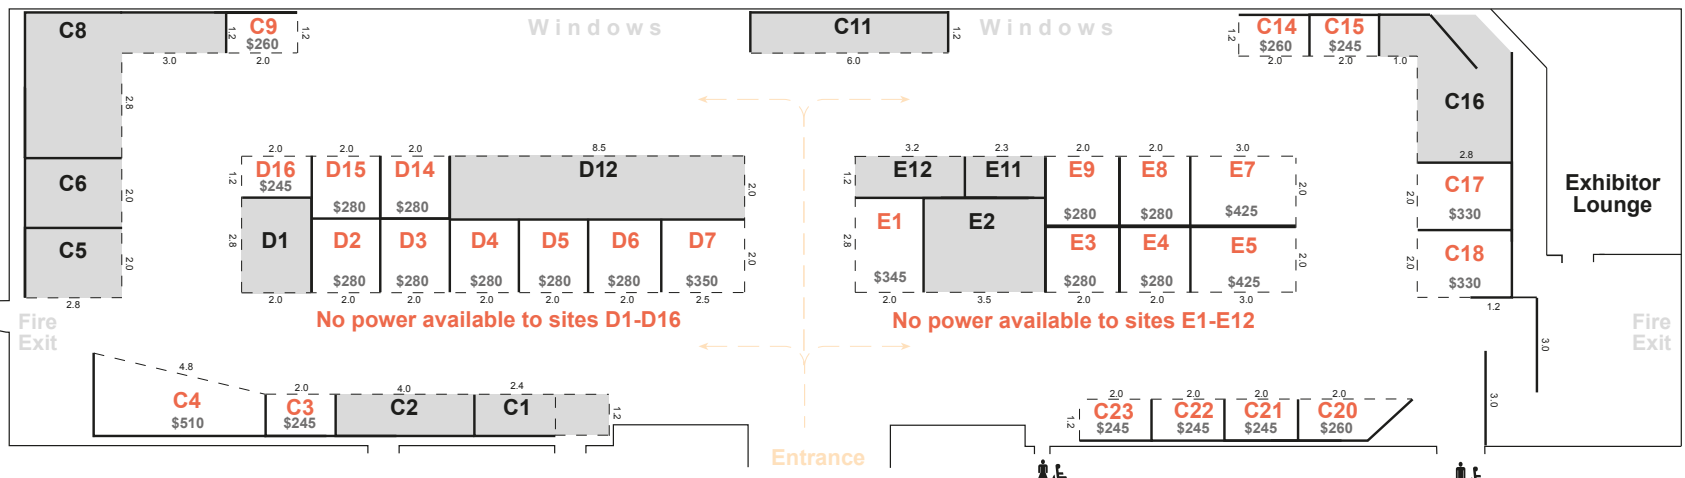

## Level 3 - Workshop Areas A, B, C, D

Actual size may be less than shown, due to partition width. Power, tables, and chairs are not included but can be ordered when booking your site. Prices include GST.