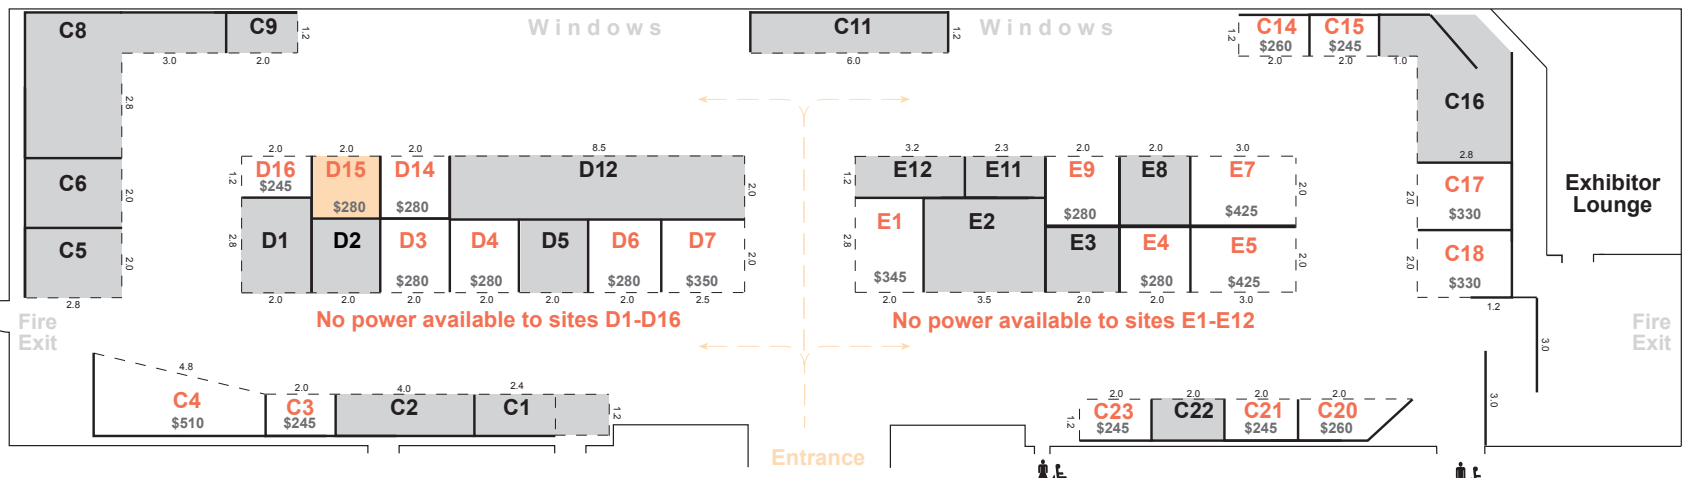

## Level 1 - Sites and Entertainment

**Key**

- Available (White box)
- On Hold (Orange box)
- Sold (Grey box)

## Level 3 - Workshop Areas A, B, C, D

Actual size may be less than shown, due to partition width. Power, tables, and chairs are not included but can be ordered when booking your site. Prices include GST.