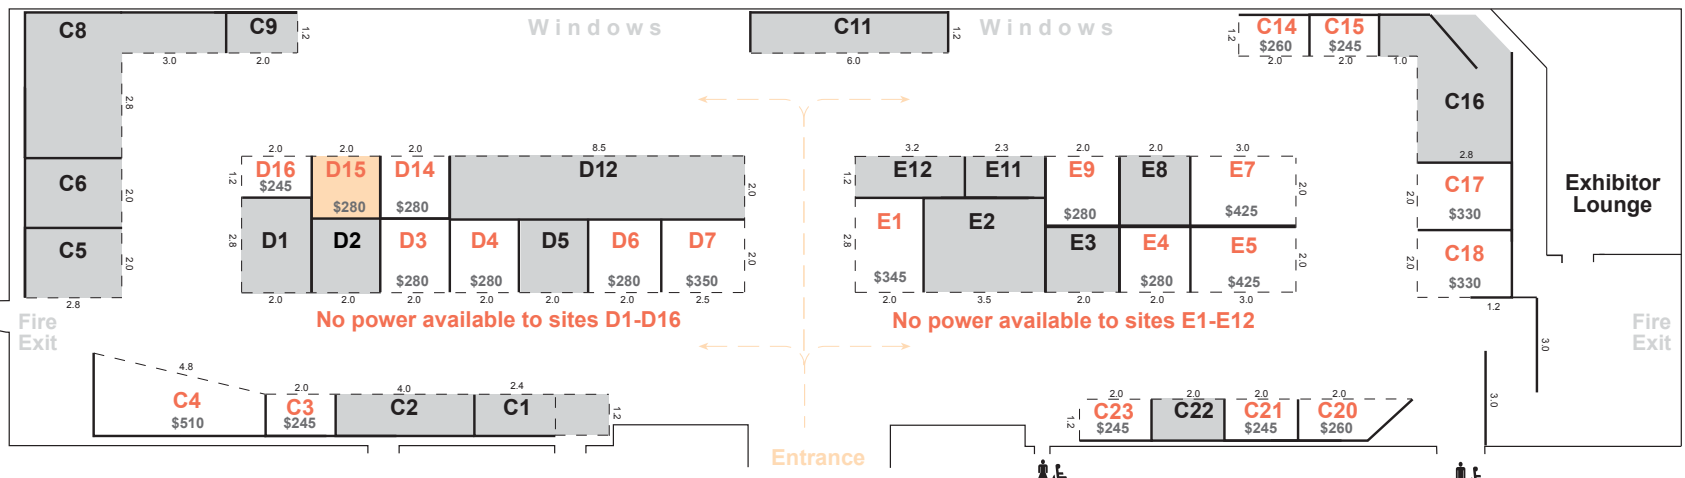

Level 1 - Sites and Entertainment

Key

- Available (White box)
- On Hold (Orange box)
- Sold (Grey box)

Level 2 - Sites and Cafe

Level 3 - Workshop Areas A, B, C, D

Actual size may be less than shown, due to partition width. Power, tables, and chairs are not included but can be ordered when booking your site. Prices include GST.