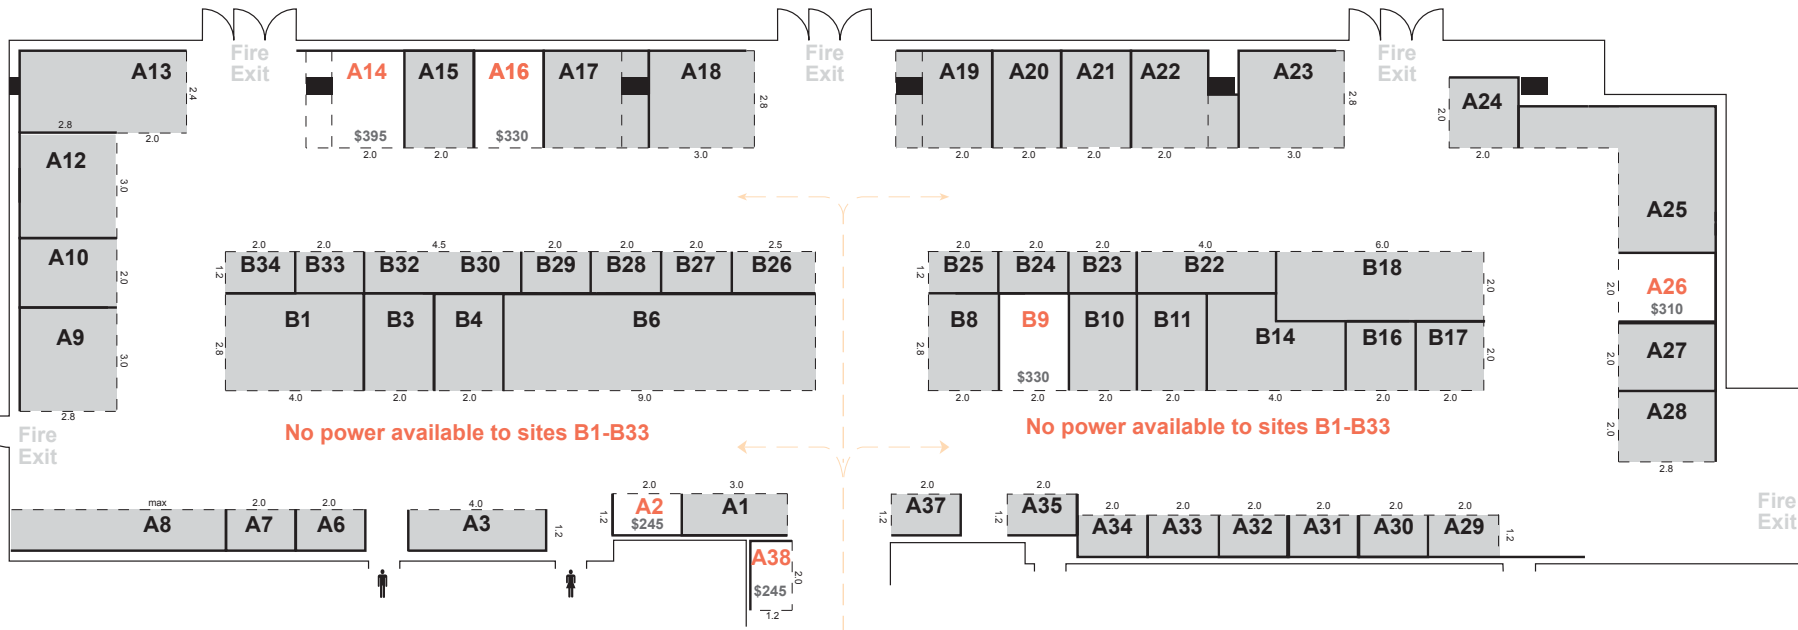

## Level 1 - Sites and Entertainment

**Key**

- Available (White box)
- On Hold (Orange box)
- Sold (Grey box)

## Level 3 - Workshop Areas A, B, C, D

Actual size may be less than shown, due to partition width. Power, tables, and chairs are not included but can be ordered when booking your site. Prices include GST.