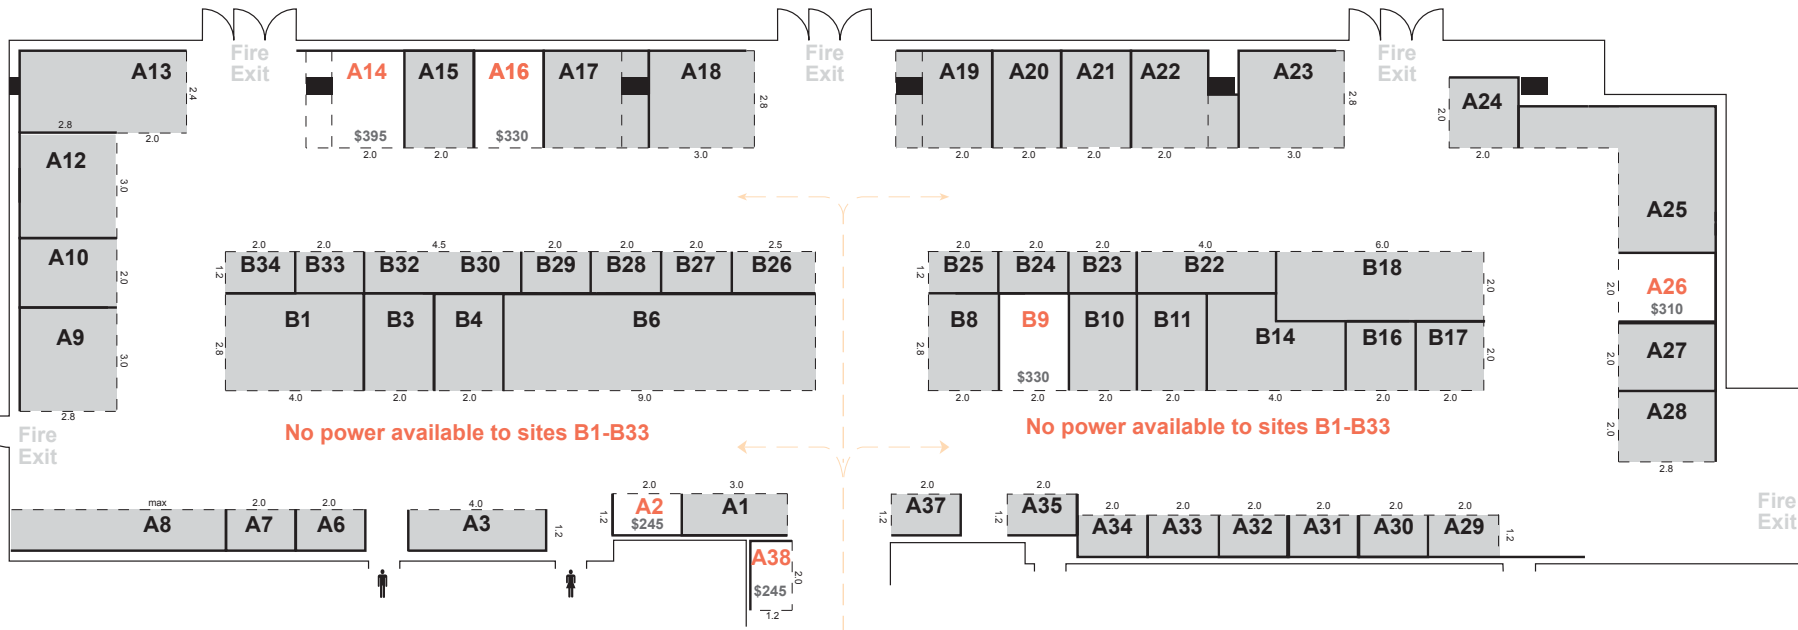

Level 1 - Sites and Entertainment

Key

- Available (White box)
- On Hold (Orange box)
- Sold (Grey box)

Level 2 - Sites and Cafe

Level 3 - Workshop Areas A, B, C, D

Actual size may be less than shown, due to partition width. Power, tables, and chairs are not included but can be ordered when booking your site. Prices include GST.