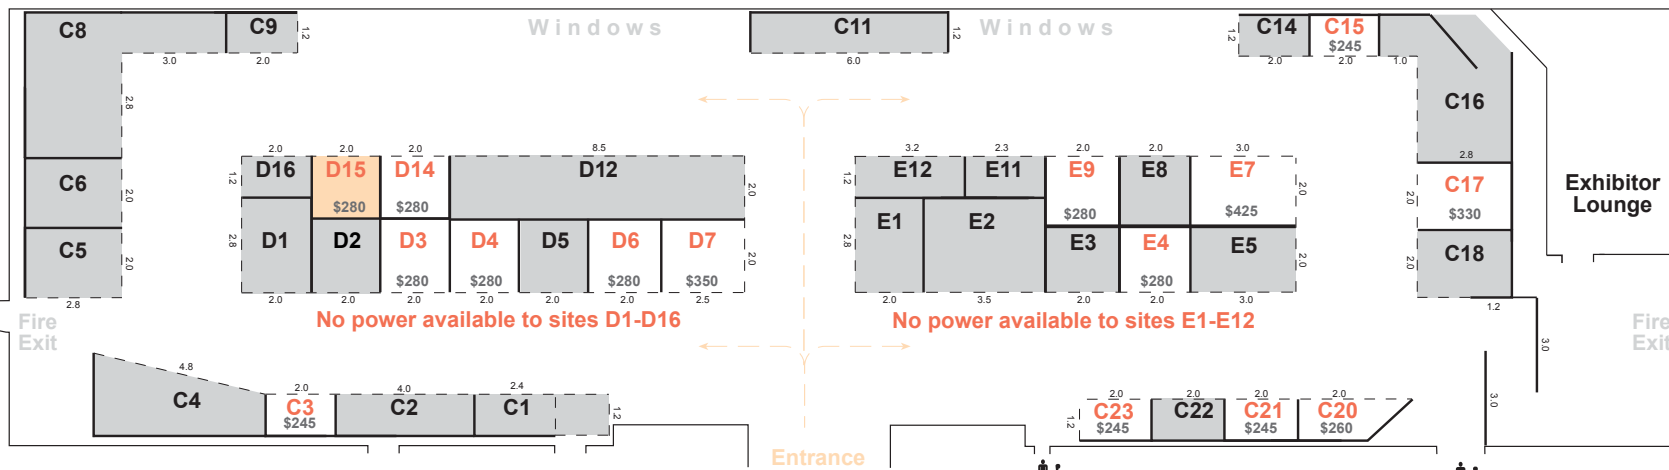

Level 1 - Sites and Entertainment

Level 2 - Sites and Cafe

Level 3 - Workshop Areas A, B, C, D

Actual size may be less than shown, due to partition width. Power, tables, and chairs are not included but can be ordered when booking your site. Prices include GST.