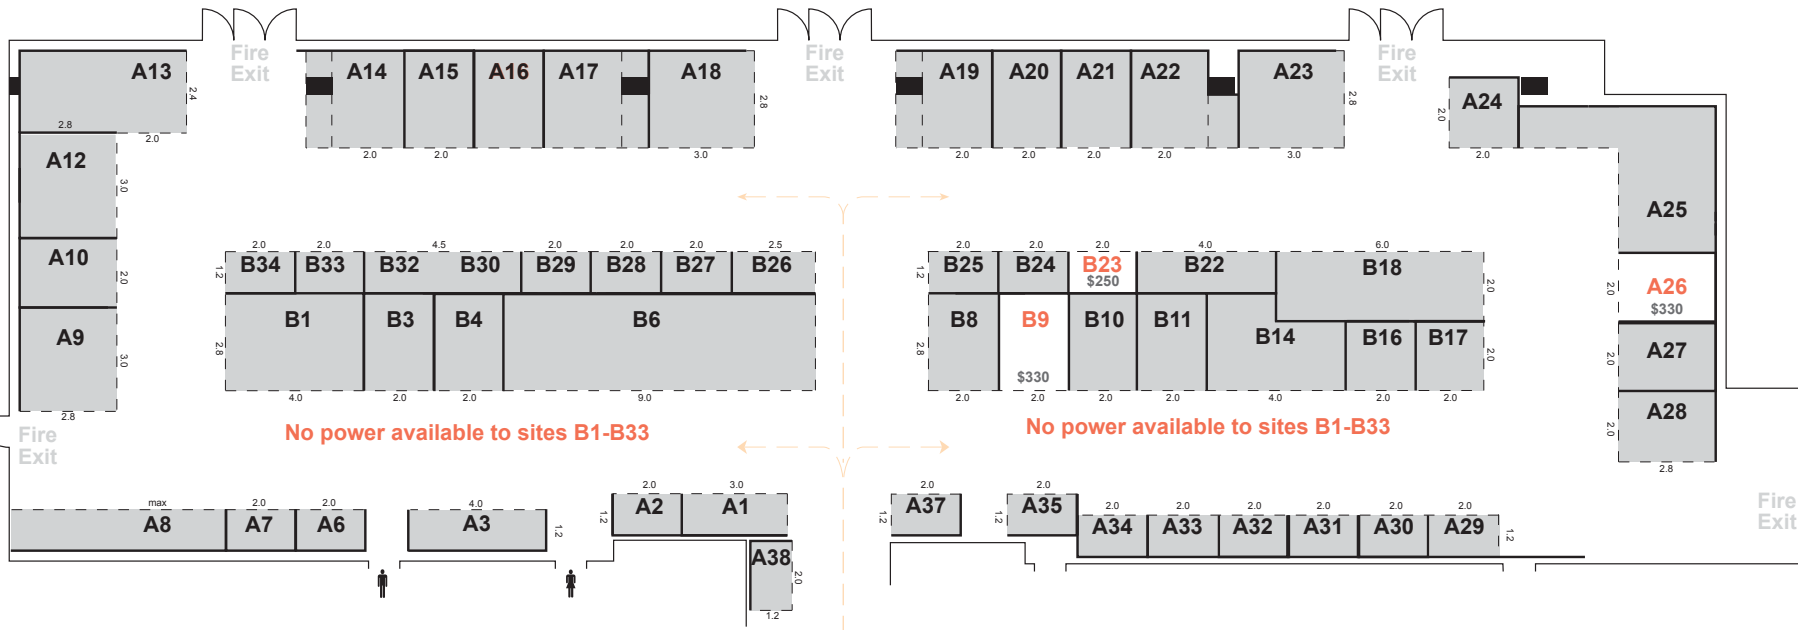

Level 1 - Sites and Entertainment

Level 2 - Sites and Cafe

Level 3 - Workshop Areas A, B, C, D

Actual size may be less than shown, due to partition width. Power, tables, and chairs are not included but can be ordered when booking your site. Prices include GST.