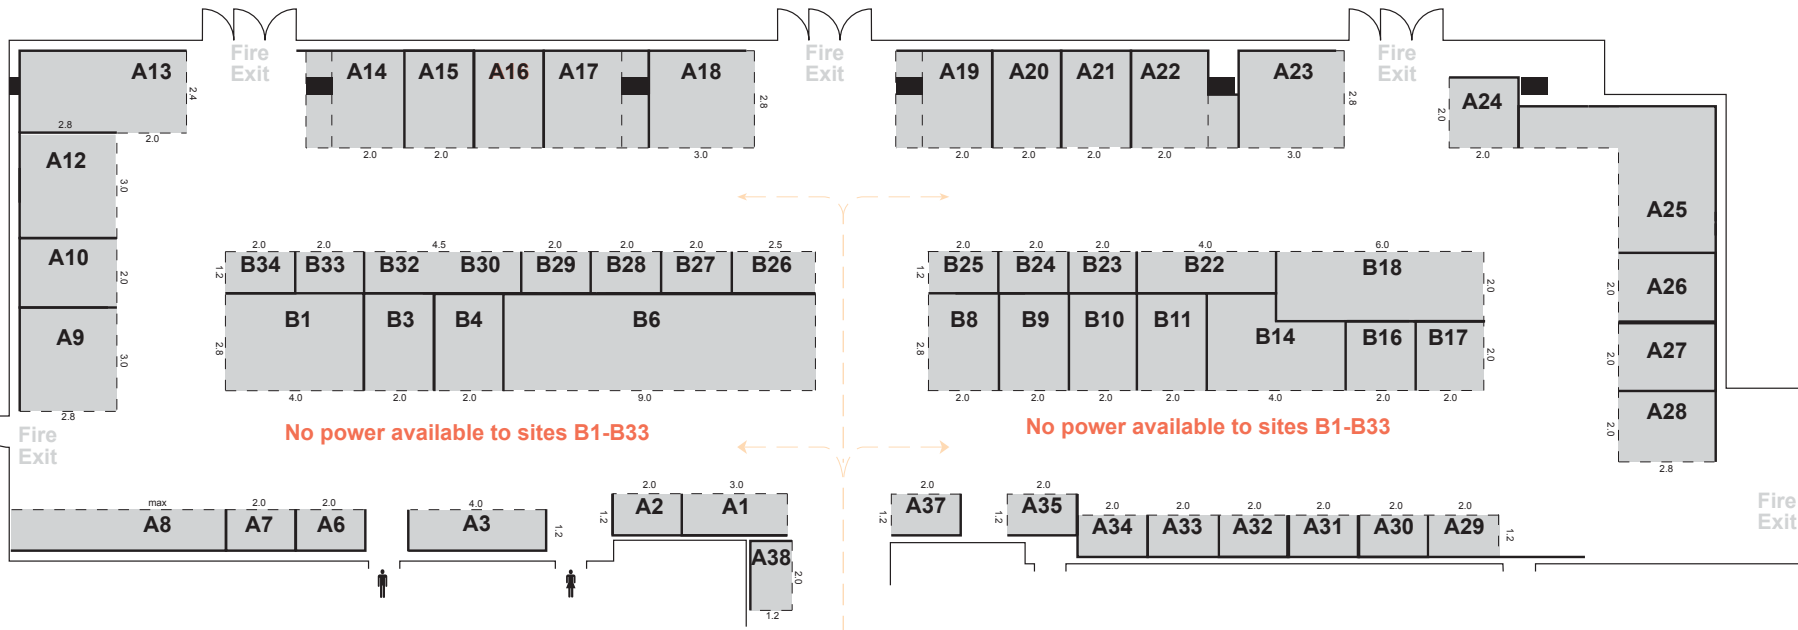

Level 1 - Sites and Entertainment

Key

- Available
- On Hold
- Sold

No power available to sites B1-B33

No power available to sites B1-B33

Level 2 - Sites and Cafe

No power available to sites D1-D16

No power available to sites E1-E12

**BODY
MIND
SPIRIT
HEALTH
EXPO**

Sunyar - 021 660 990
email - info@bodymindspirit.co.nz

Level 3 - Workshop Areas A, B, C, D

Actual size may be less than shown, due to partition width. Power, tables, and chairs are not included but can be ordered when booking your site. Prices include GST.