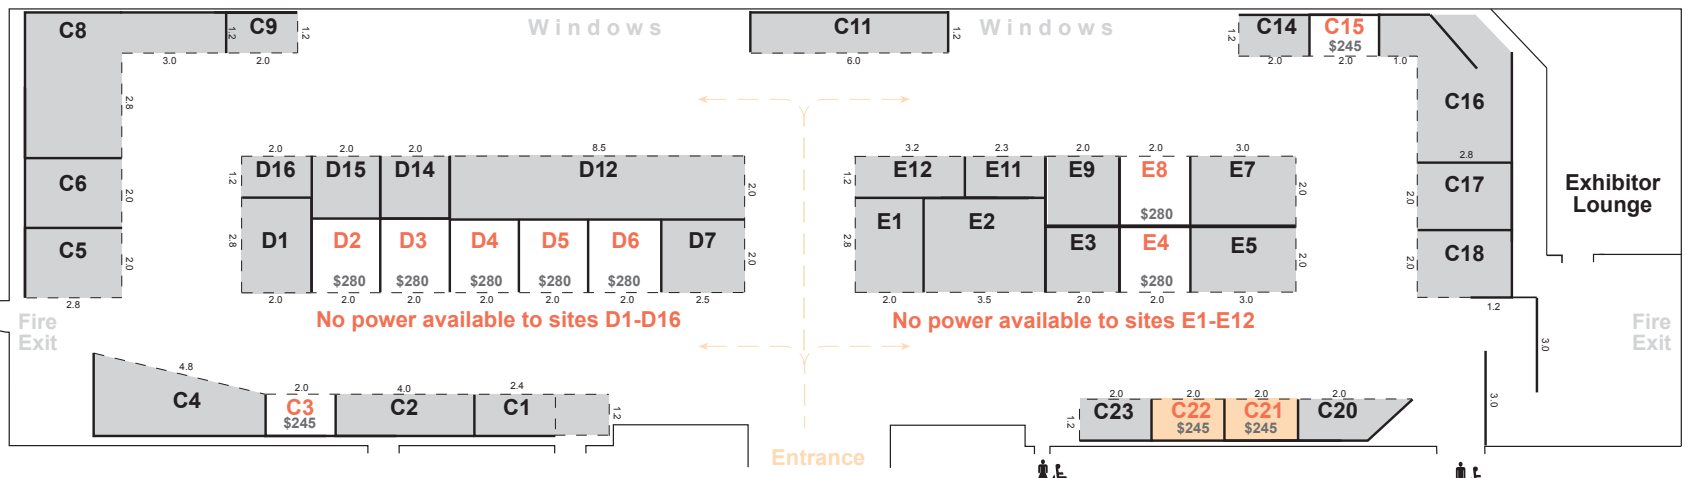

Level 1 - Sites and Entertainment

Key

- Available
- On Hold
- Sold

No power available to sites B1-B33

No power available to sites B1-B33

Level 2 - Sites and Cafe

No power available to sites D1-D16

No power available to sites E1-E12

**BODY
MIND
SPIRIT
HEALTH
EXPO**

Sunyar - 021 660 990
email - info@bodymindspirit.co.nz

Level 3 - Workshop Areas A, B, C, D

Actual size may be less than shown, due to partition width. Power, tables, and chairs are not included but can be ordered when booking your site. Prices include GST.