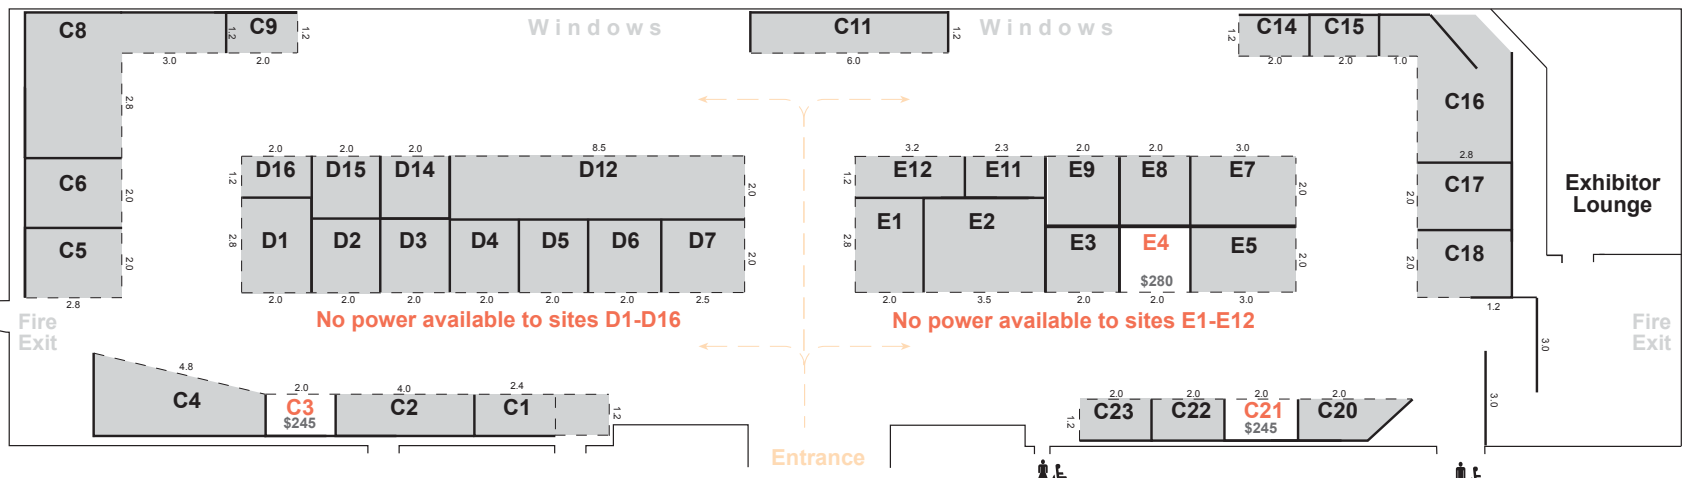

## Level 2 - Sites and Cafe

**BODY  
MIND  
SPIRIT  
HEALTH  
EXPO**

## Level 3 - Workshop Areas A, B, C, D

Actual size may be less than shown, due to partition width. Power, tables, and chairs are not included but can be ordered when booking your site. Prices include GST.