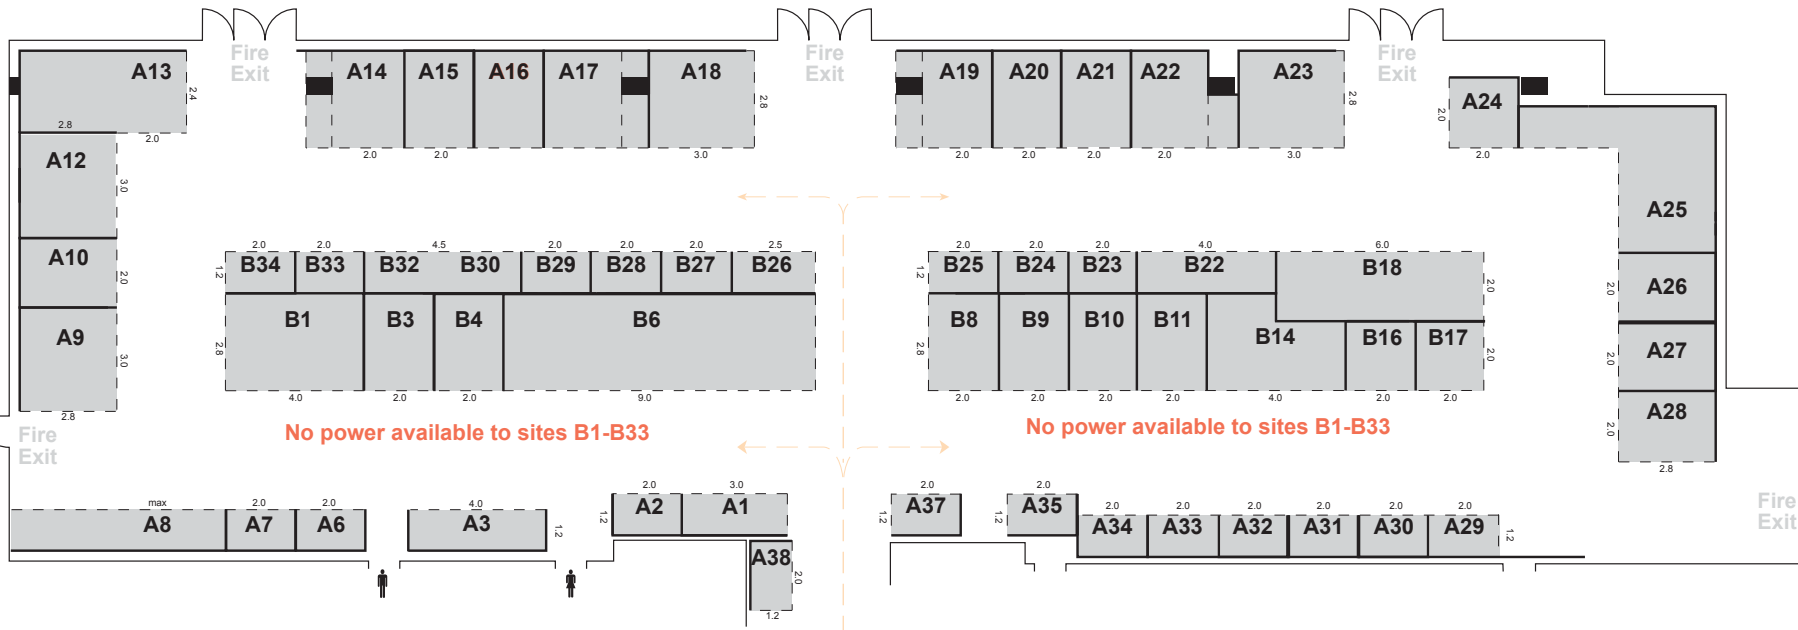

Level 1 - Sites and Entertainment

Key

- Available
- On Hold
- Sold

Sunyar - 021 660 990
email - info@bodymindspirit.co.nz

Level 2 - Sites and Cafe