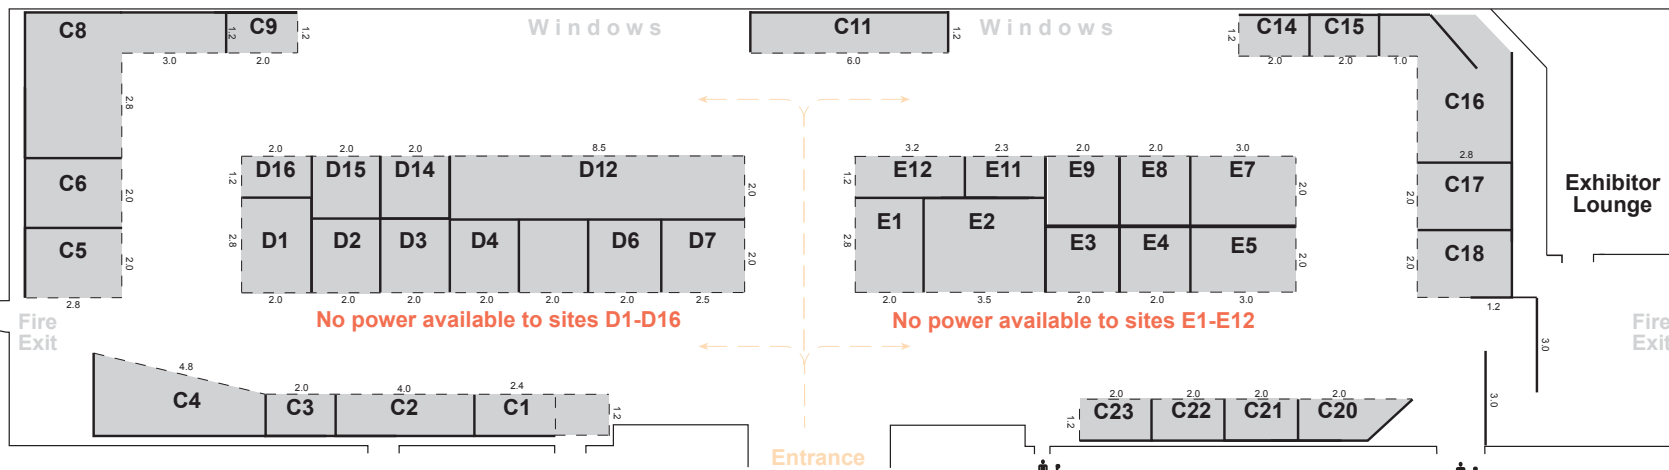

## Level 3 - Workshop Areas A, B, C, D

Actual size may be less than shown, due to partition width. Power, tables, and chairs are not included but can be ordered when booking your site. Prices include GST.