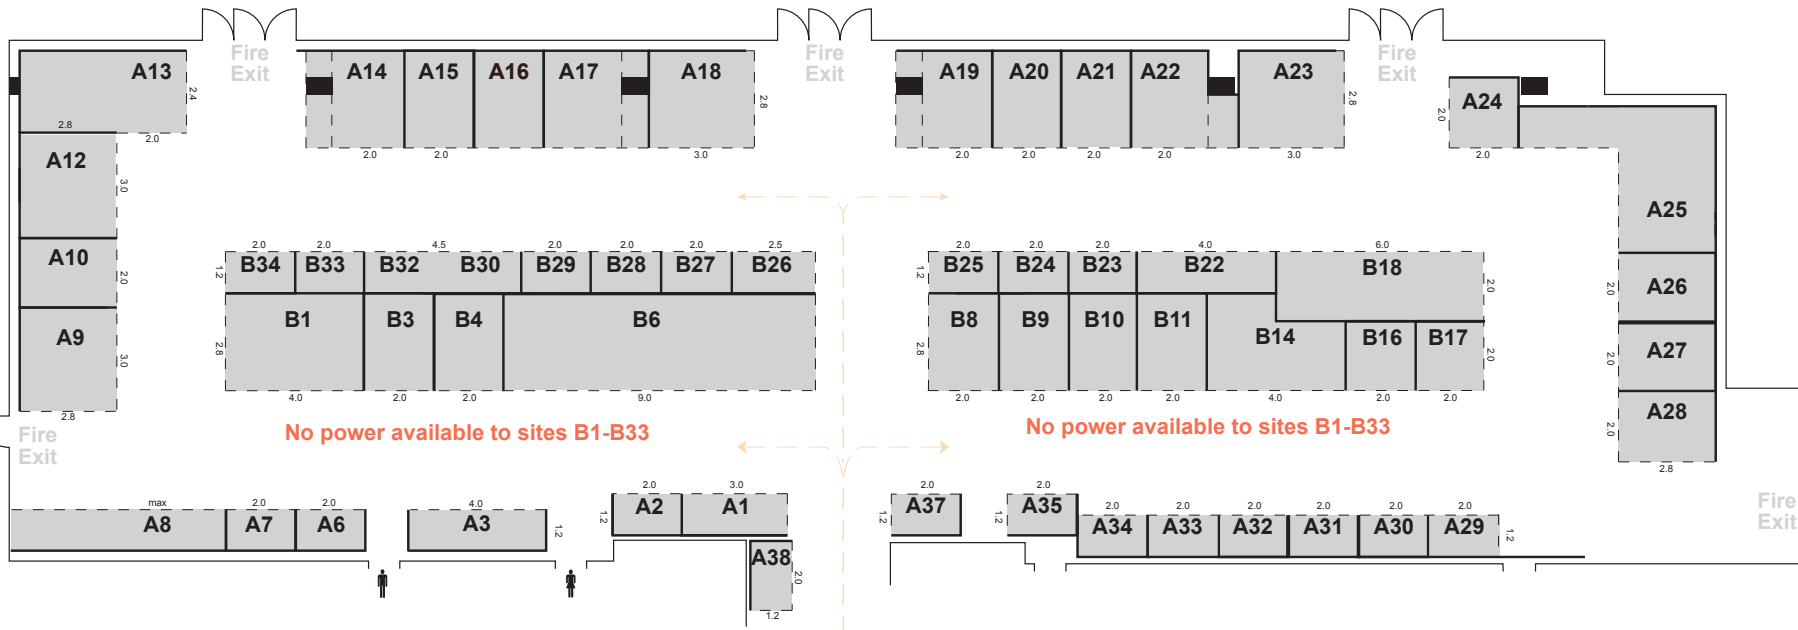

Level 1 - Sites and Entertainment