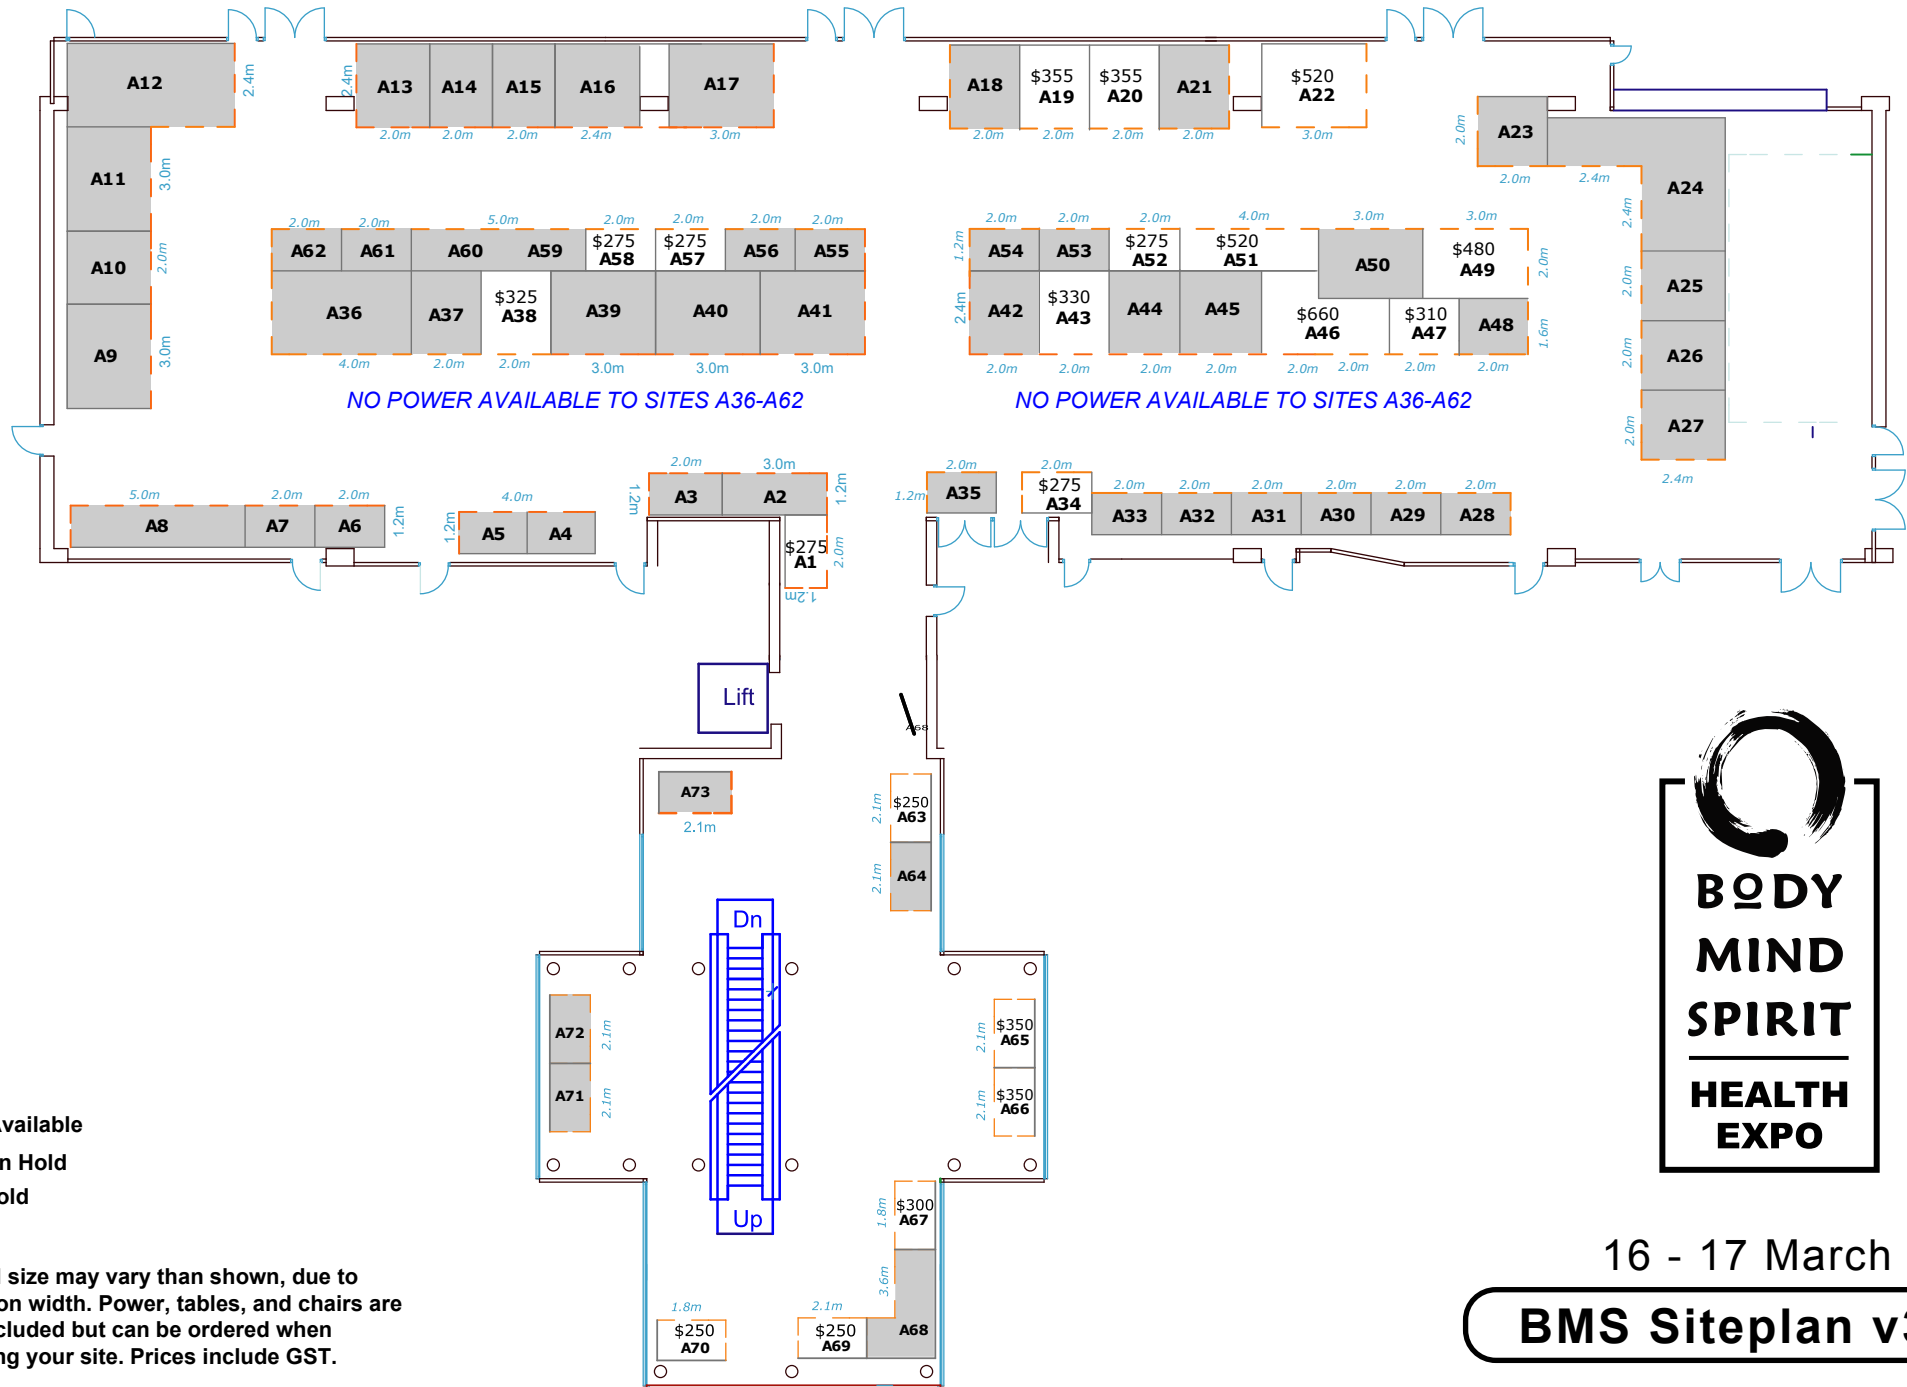

Level 1

16 - 17 March 2019

BMS Siteplan v3011

Sunyar - 021 660 990
email - info@bodymindspirit.co.nz

Level 2

- Key**
- Available
 - On Hold
 - Sold

Actual size may vary than shown, due to partition width. Power, tables, and chairs are not included but can be ordered when booking your site. Prices include GST.