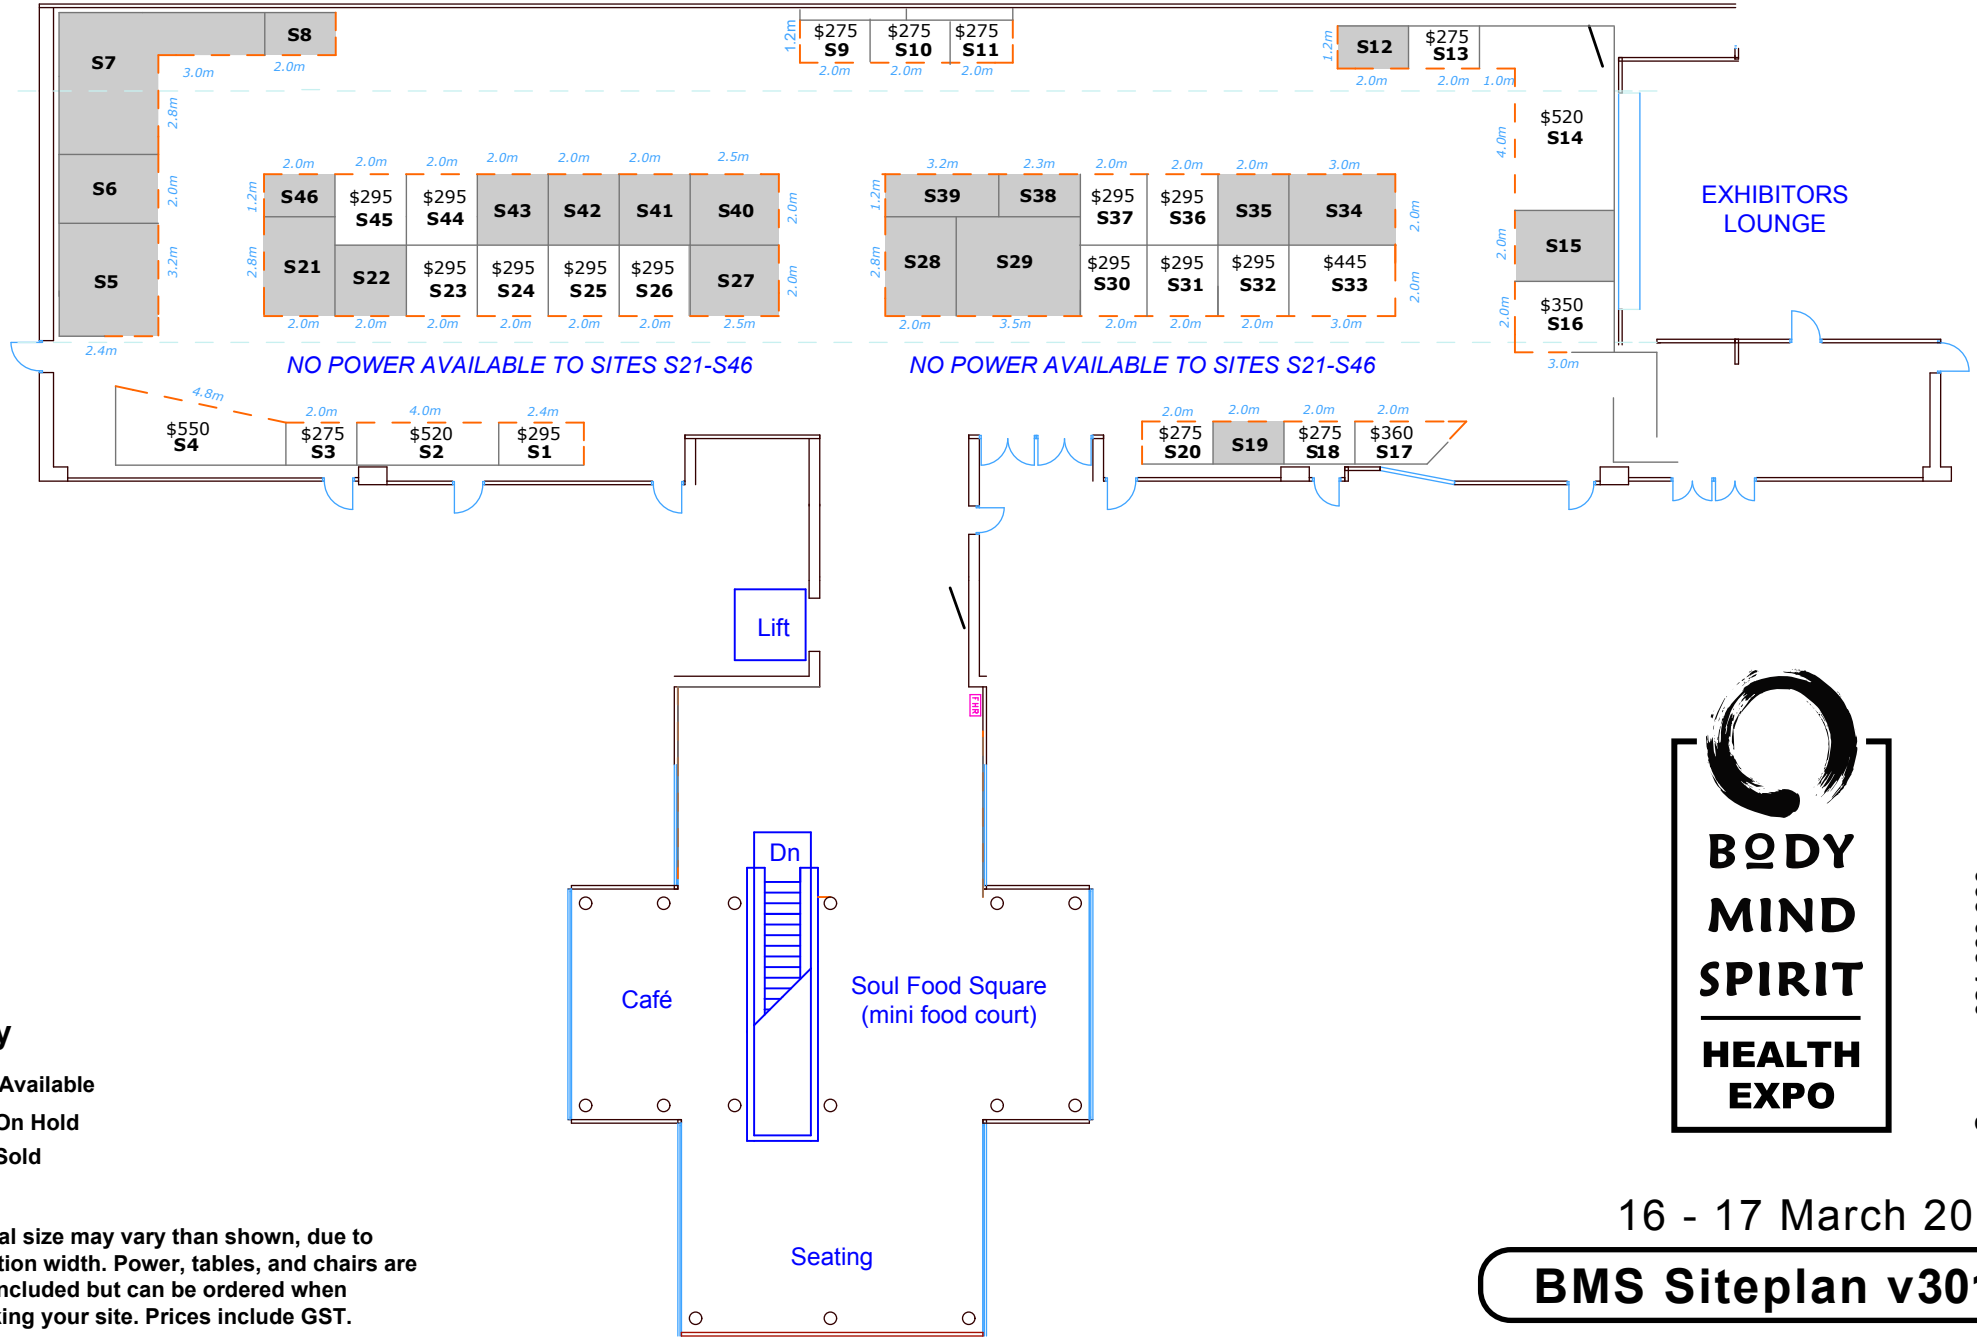

Level 1

16 - 17 March 2019

BMS Siteplan v3011

Sunyar - 021 660 990
email - info@bodymindspirit.co.nz

Level 2

- Key**
- Available
 - On Hold
 - Sold

Actual size may vary than shown, due to partition width. Power, tables, and chairs are not included but can be ordered when booking your site. Prices include GST.