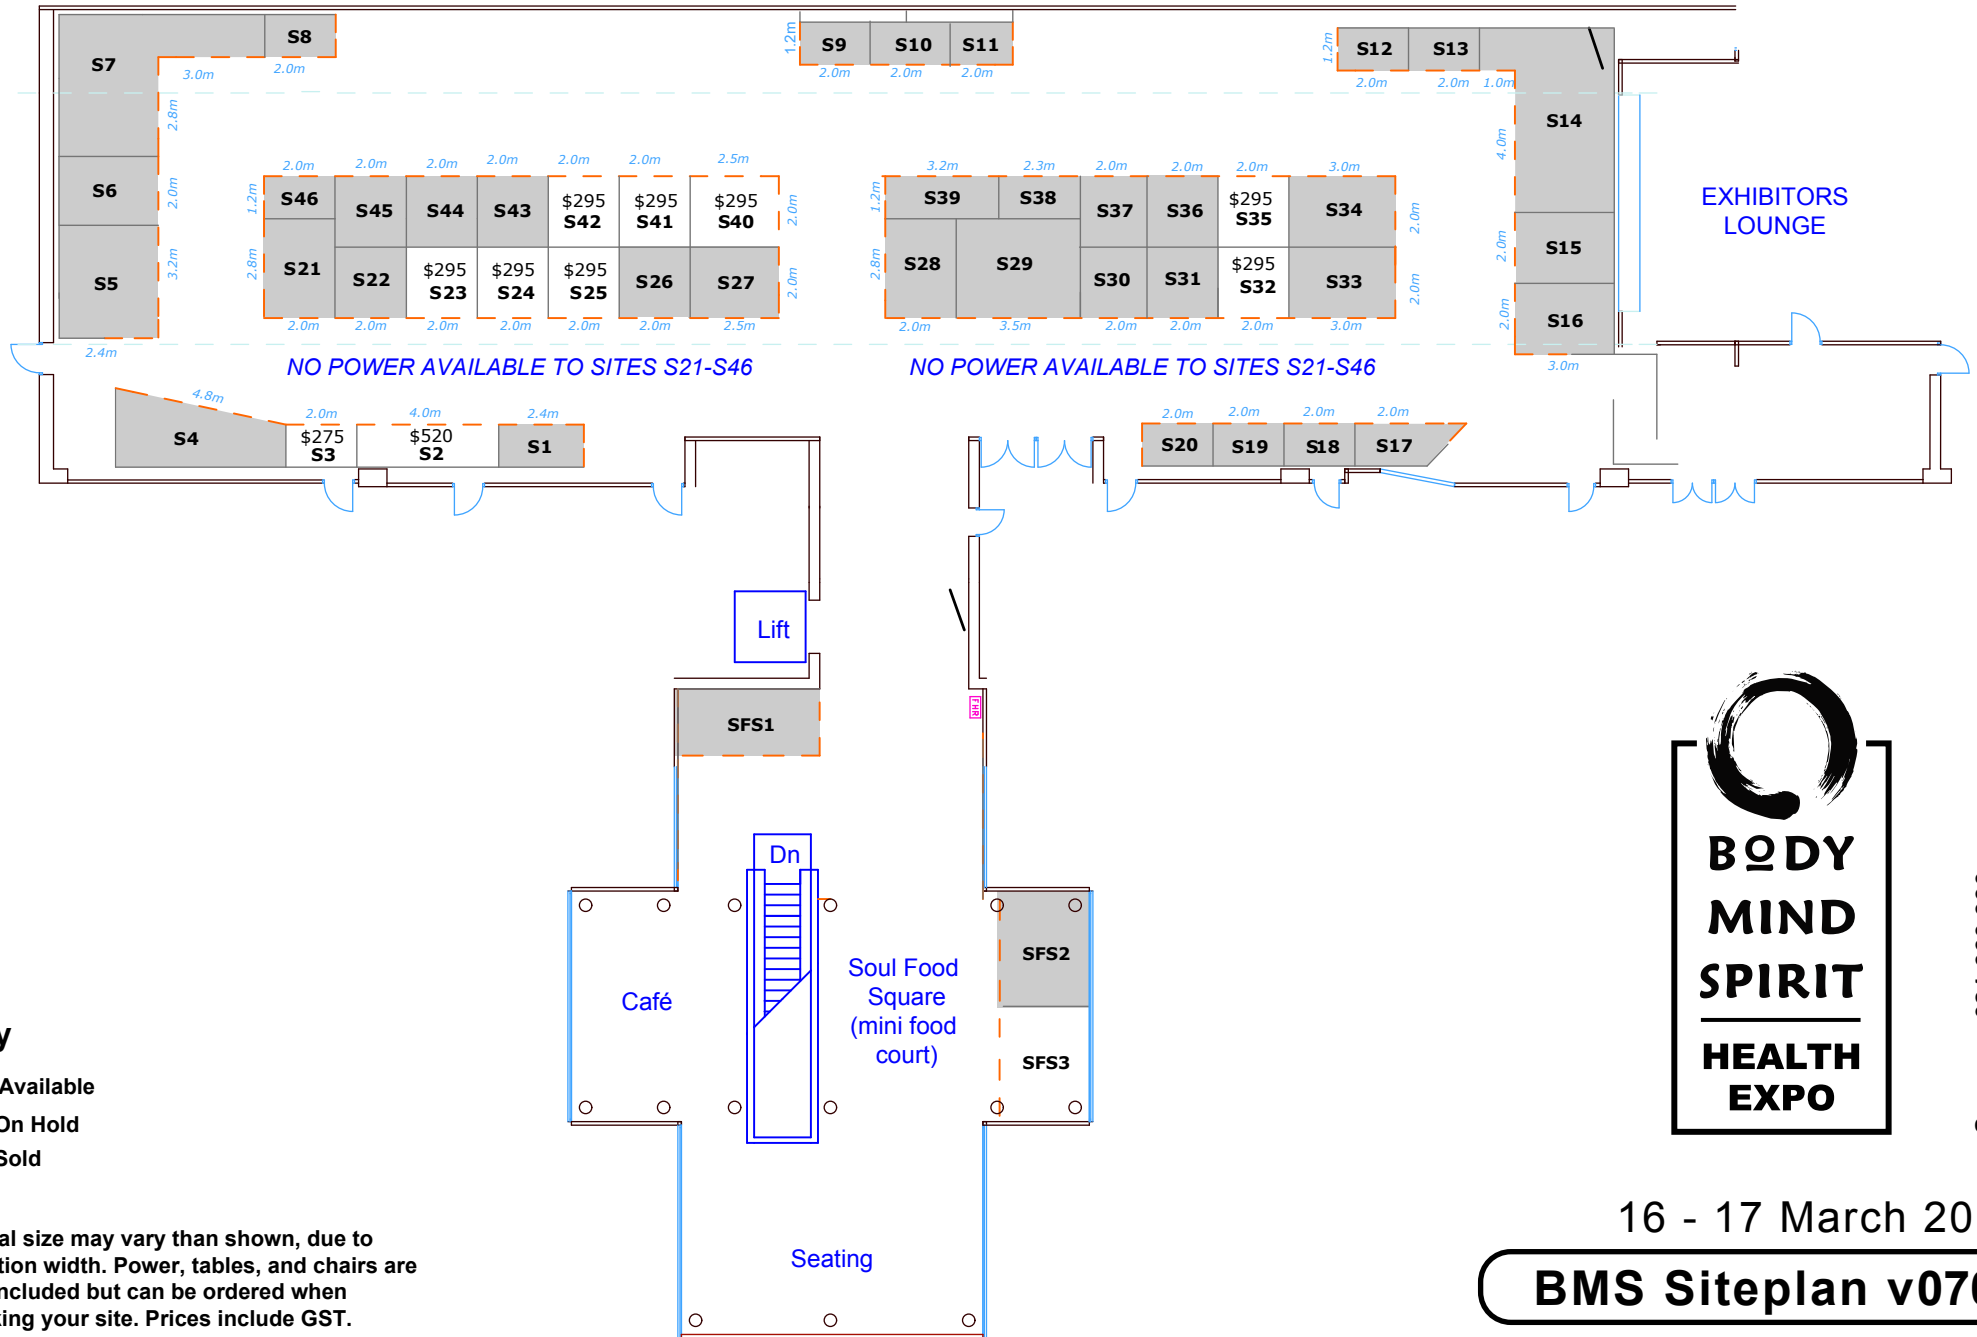

## Key

- Available
- On Hold
- Sold

Actual size may vary than shown, due to partition width. Power, tables, and chairs are not included but can be ordered when booking your site. Prices include GST.

16 - 17 March 2019

# Level 2

- Key**
- Available
  - On Hold
  - Sold

Actual size may vary than shown, due to partition width. Power, tables, and chairs are not included but can be ordered when booking your site. Prices include GST.