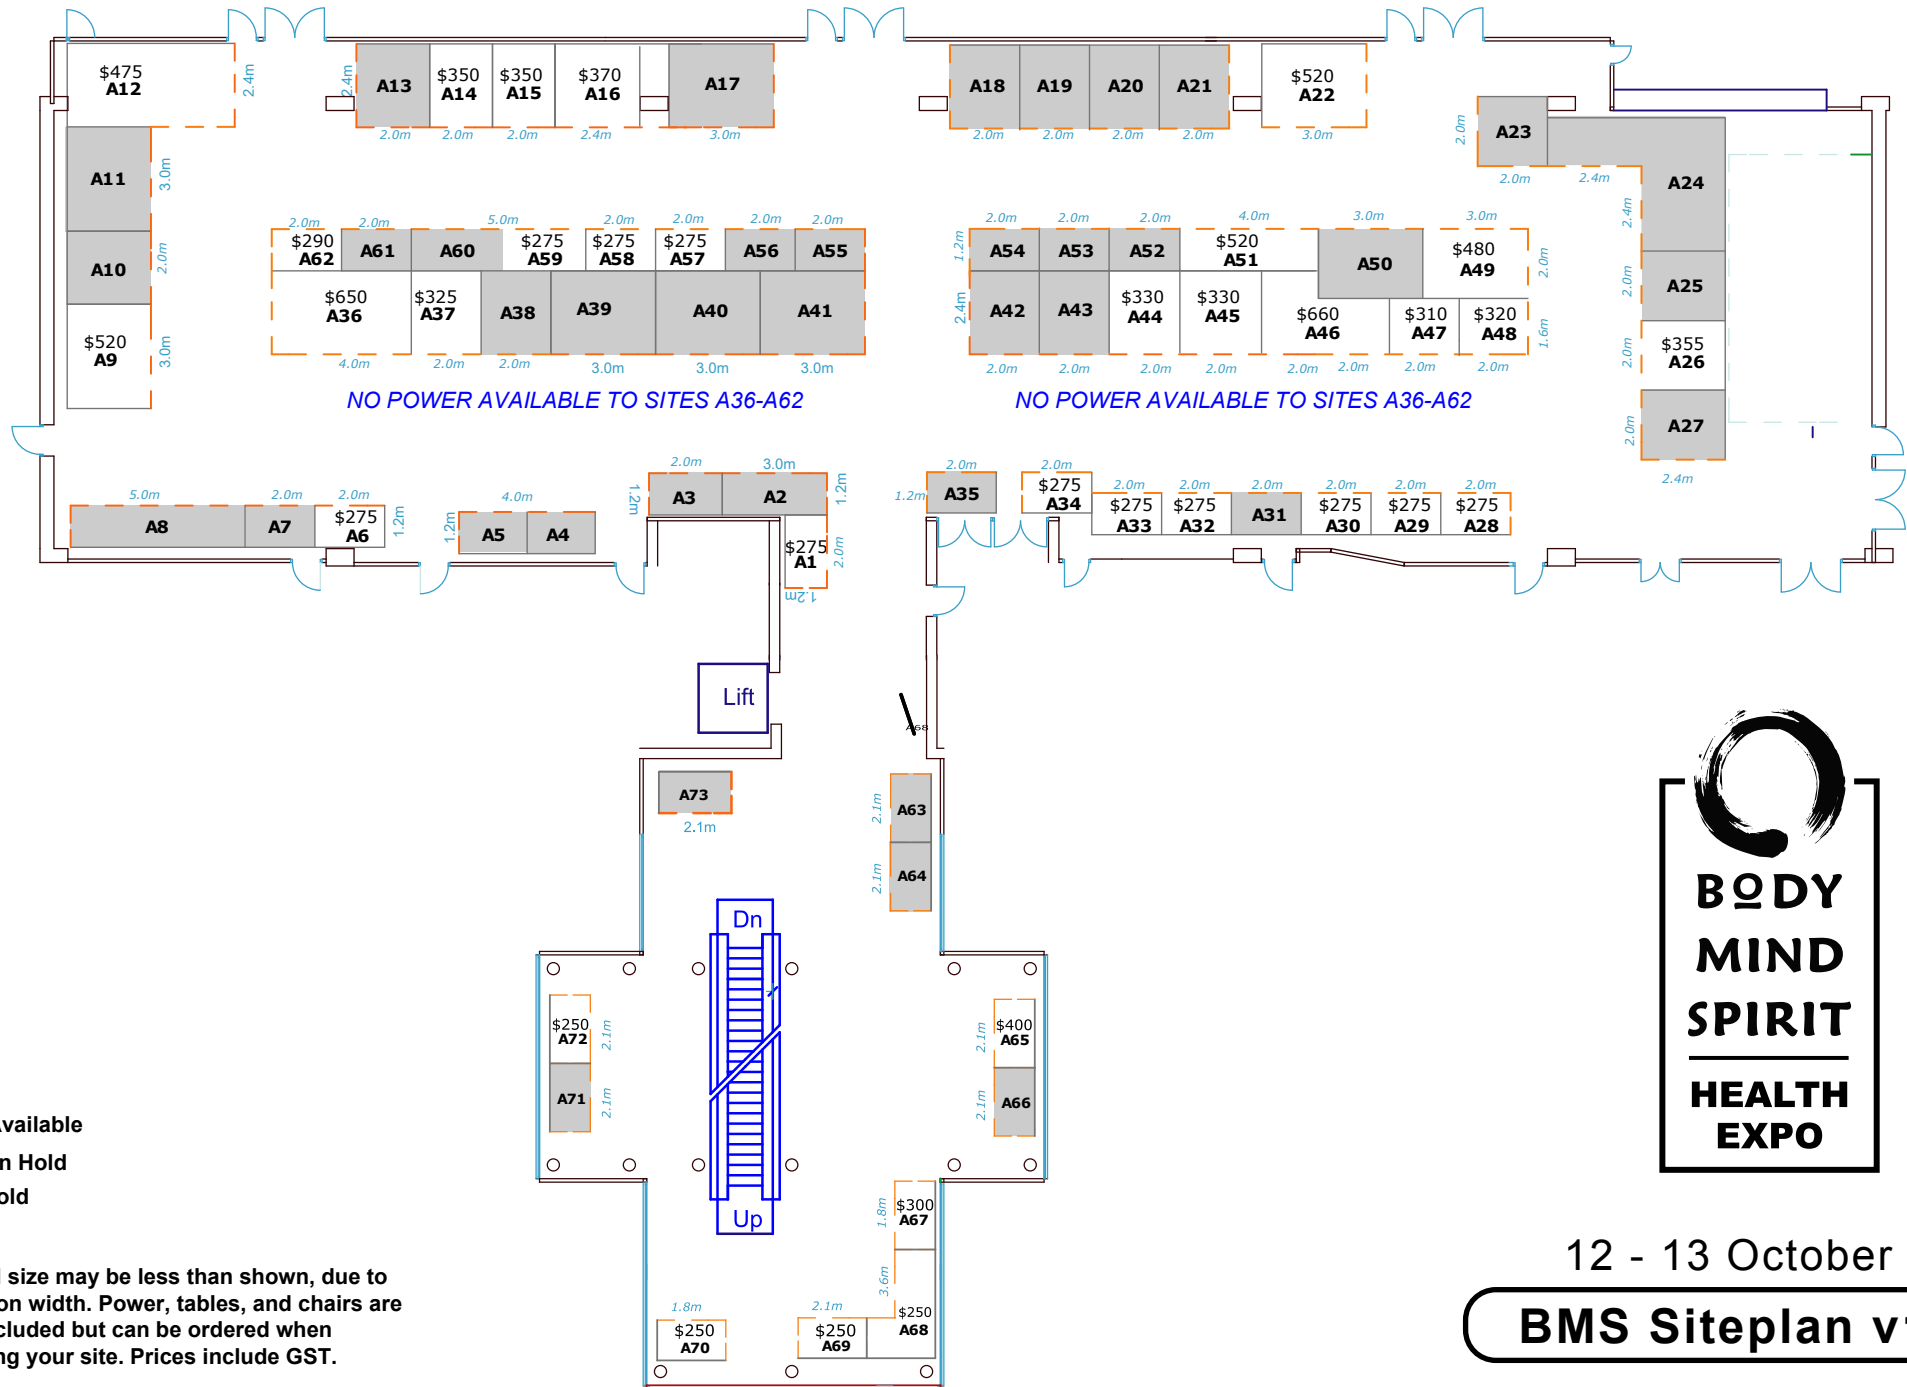

Level 1

Key

- Available
- On Hold
- Sold

Actual size may be less than shown, due to partition width. Power, tables, and chairs are not included but can be ordered when booking your site. Prices include GST.

Sunyar - 021 660 990
email - info@bodymindspirit.co.nz

12 - 13 October 2019

BMS Siteplan v1206

Level 2

Key

- Available
- On Hold
- Sold

Actual size may be less than shown, due to partition width. Power, tables, and chairs are not included but can be ordered when booking your site. Prices include GST.