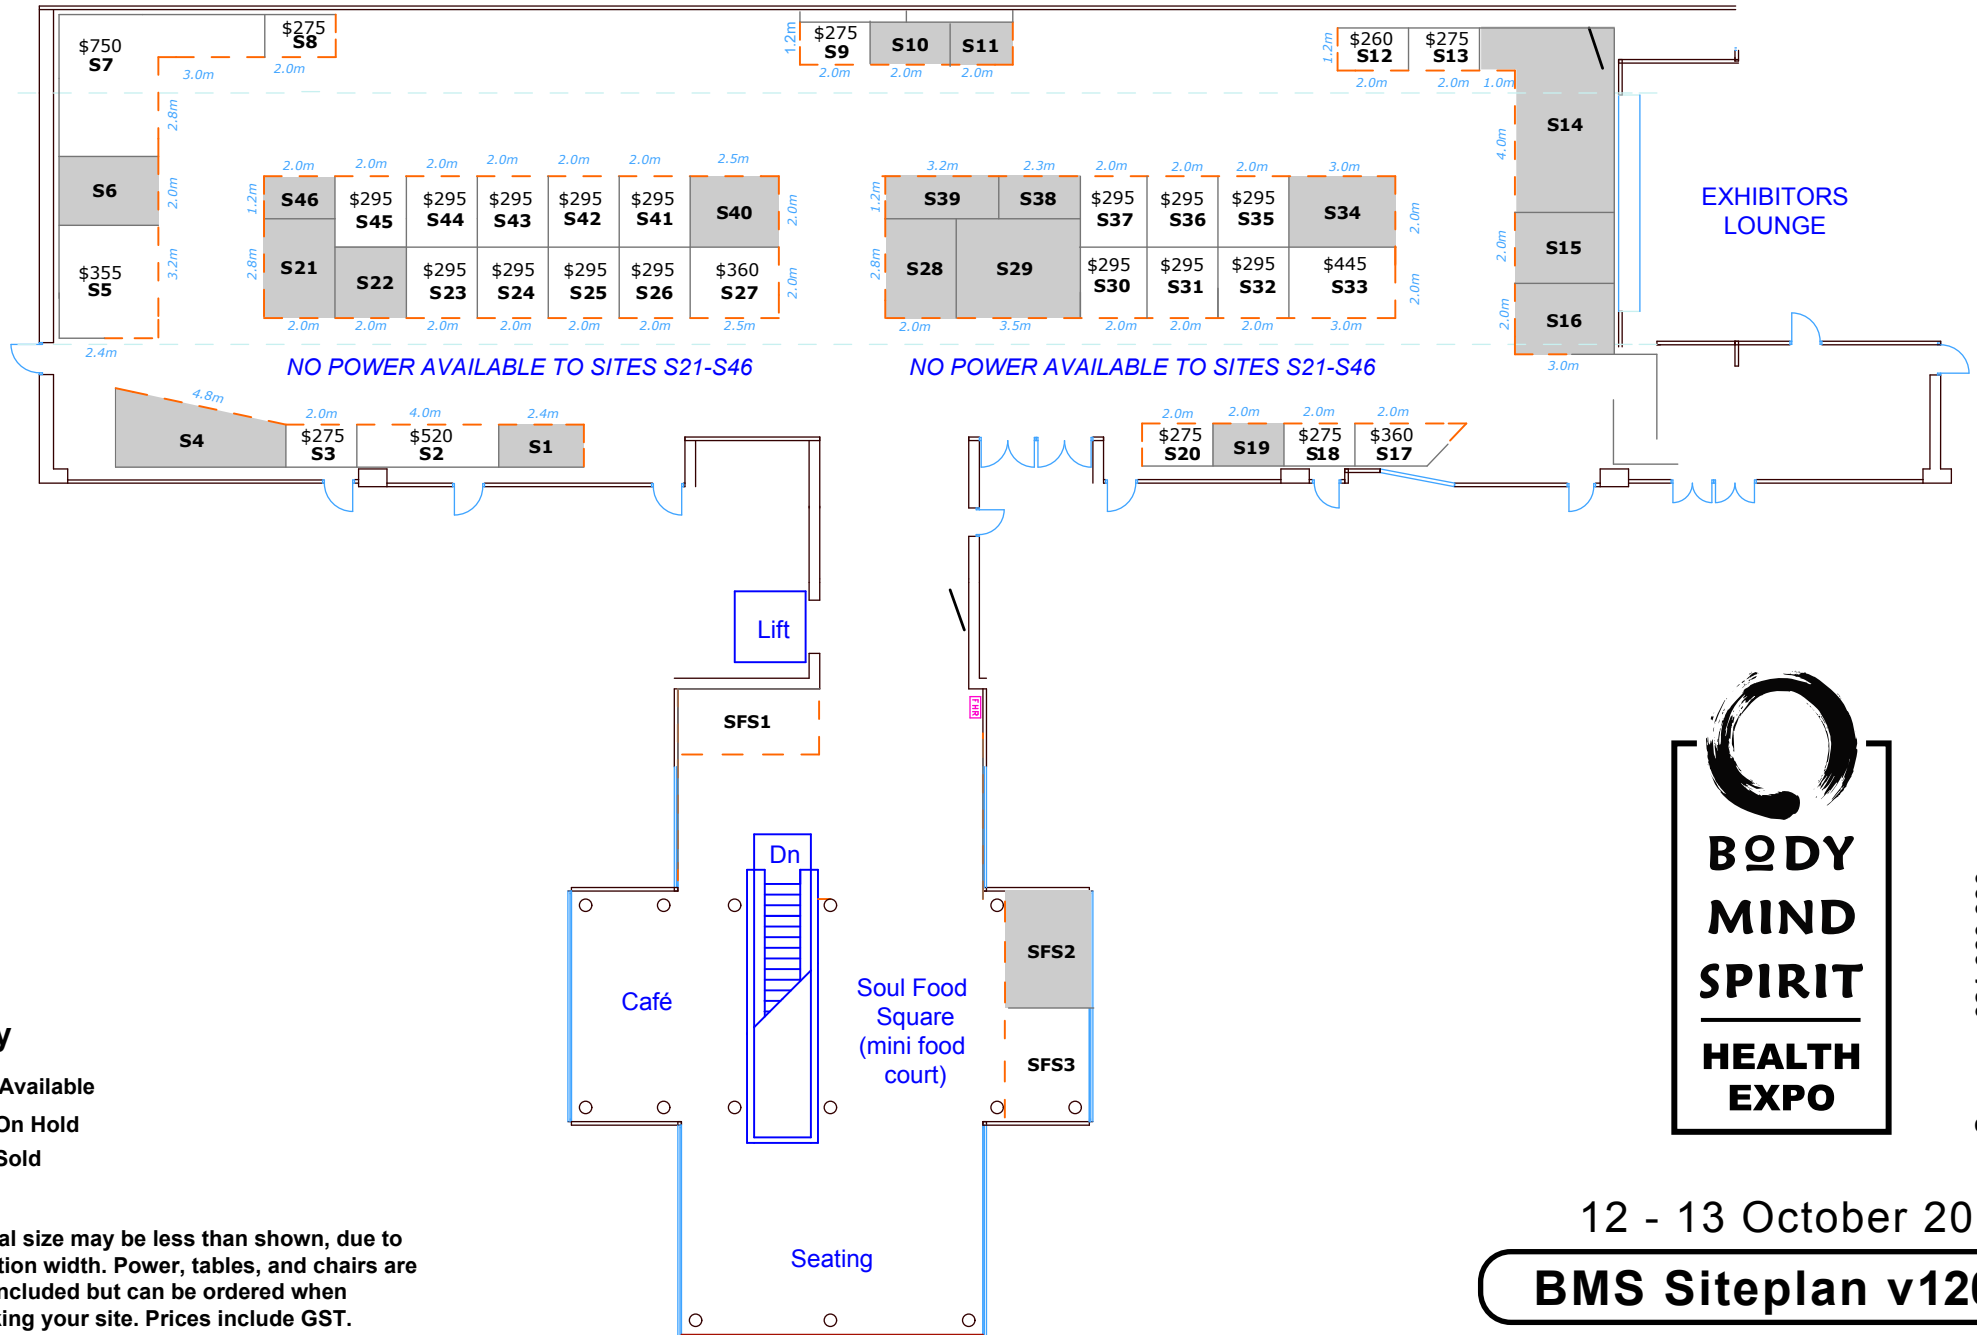

Level 1

Key

- Available
- On Hold
- Sold

Actual size may be less than shown, due to partition width. Power, tables, and chairs are not included but can be ordered when booking your site. Prices include GST.

Sunyar - 021 660 990
email - info@bodymindspirit.co.nz

12 - 13 October 2019

BMS Siteplan v1206

Level 2

Key

- Available
- On Hold
- Sold

Actual size may be less than shown, due to partition width. Power, tables, and chairs are not included but can be ordered when booking your site. Prices include GST.