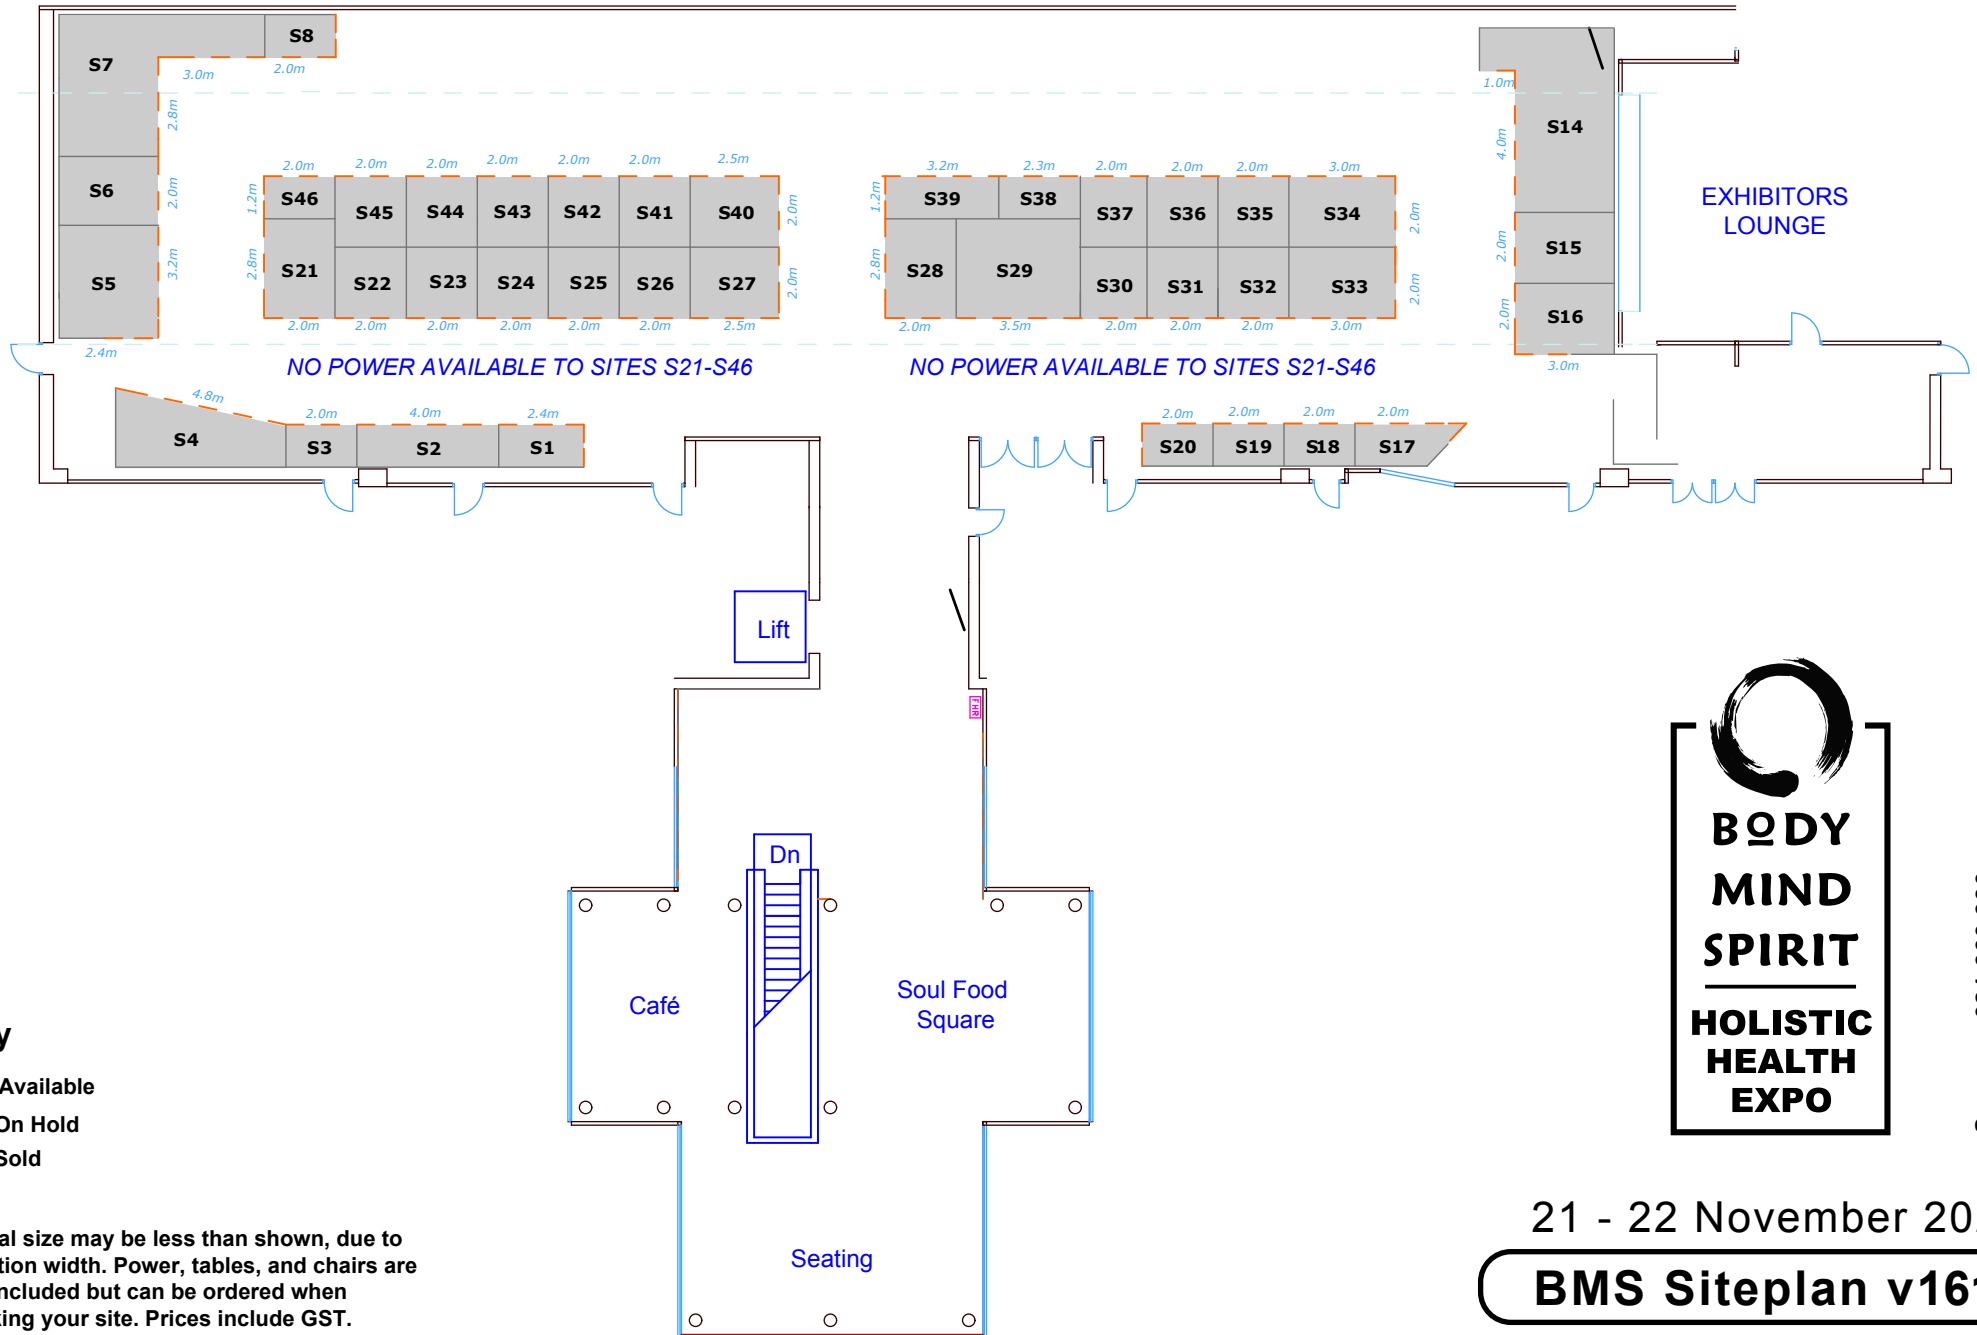

Level 1

Actual size may be less than shown, due to partition width. Power, tables, and chairs are not included but can be ordered when booking your site. Prices include GST.

21 - 22 November 2020

BMS Siteplan v1611

Sunyar - 021 660 990
email - info@bodymindspirit.co.nz

Level 2

- Key**
- Available
 - On Hold
 - Sold

Actual size may be less than shown, due to partition width. Power, tables, and chairs are not included but can be ordered when booking your site. Prices include GST.