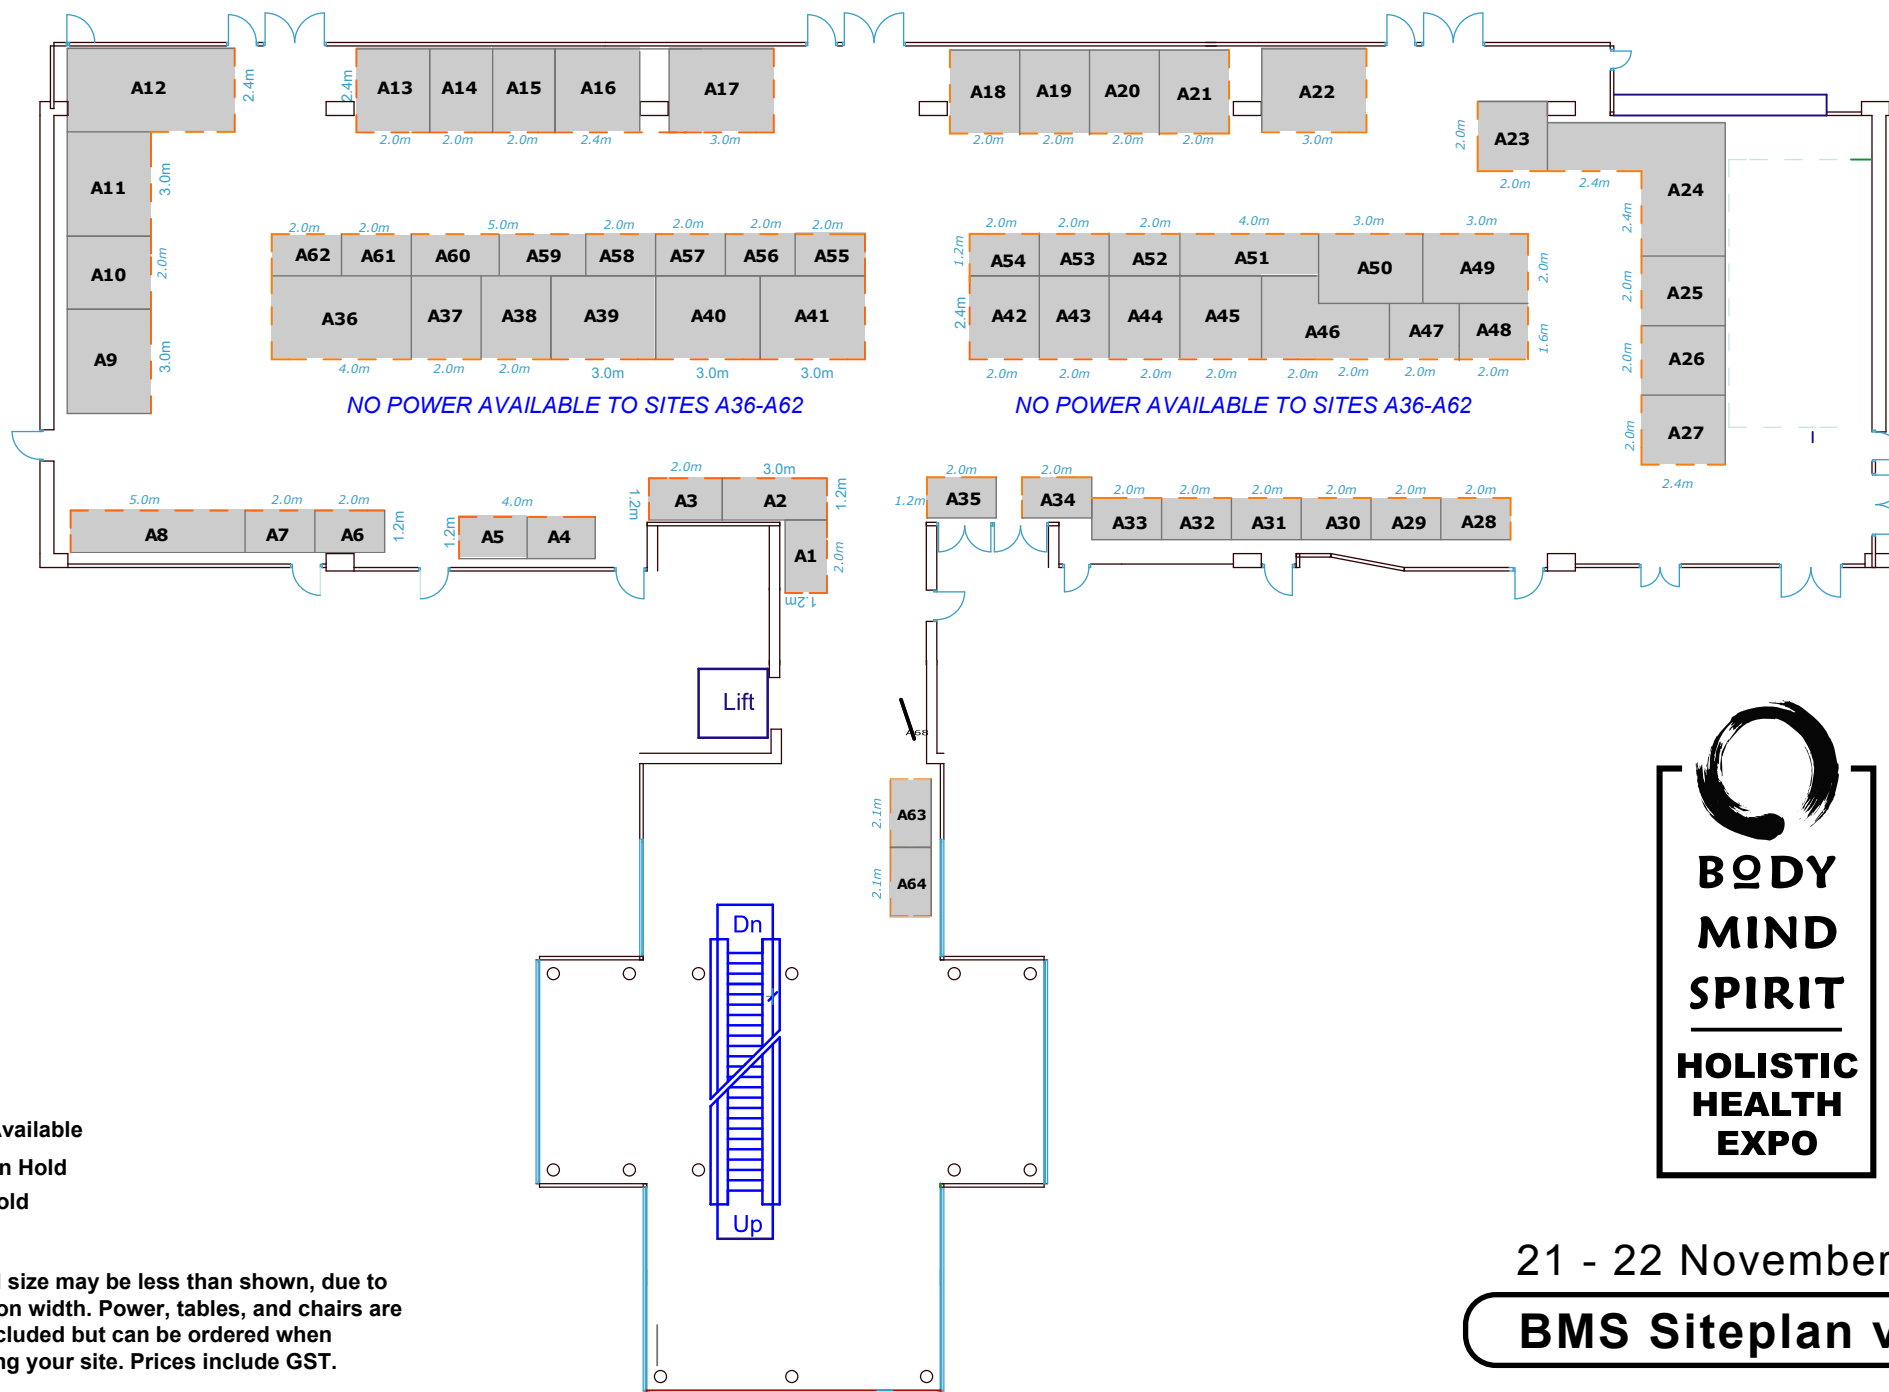

Level 1

Actual size may be less than shown, due to partition width. Power, tables, and chairs are not included but can be ordered when booking your site. Prices include GST.

21 - 22 November 2020

BMS Siteplan v1611

Sunyar - 021 660 990
email - info@bodymindspirit.co.nz

Level 2

- Key**
- Available
 - On Hold
 - Sold

Actual size may be less than shown, due to partition width. Power, tables, and chairs are not included but can be ordered when booking your site. Prices include GST.