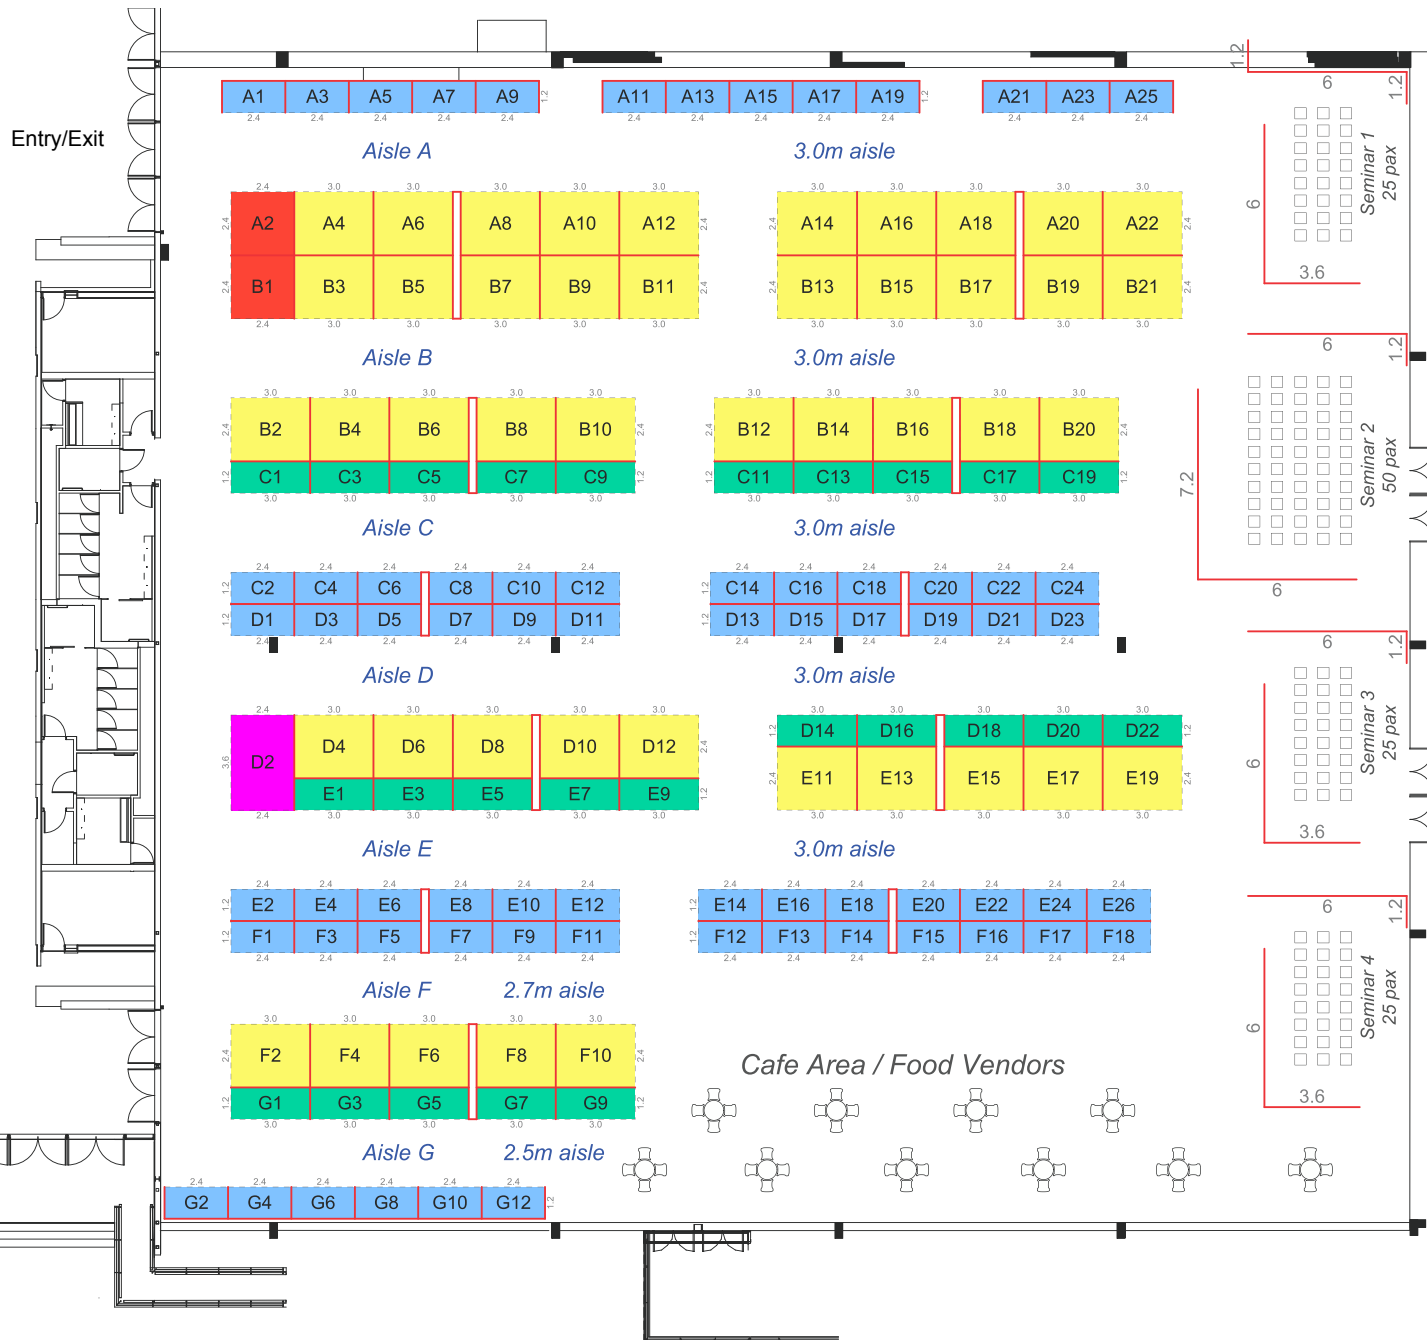

# ASB Showgrounds

## AVAILABLE STAND OPTIONS

- Aquarian Stands - 2.4m x 1.2m \$449 inc gst**
- Libran Stands - 3.0m x 1.2m \$479 inc gst**
- Virgo Stands - 2.4m x 2.4m \$510 inc gst**
- Gemini Stands - 3.0m x 2.4m \$569 inc gst**
- Zodiac Stand - 3.6m x 2.4m \$649 inc gst**

- ON HOLD
- SOLD

Stand Example

Black frontrunner panels  
2300mm high

30 - 31 October 2021

**BMS Siteplan v 1112**