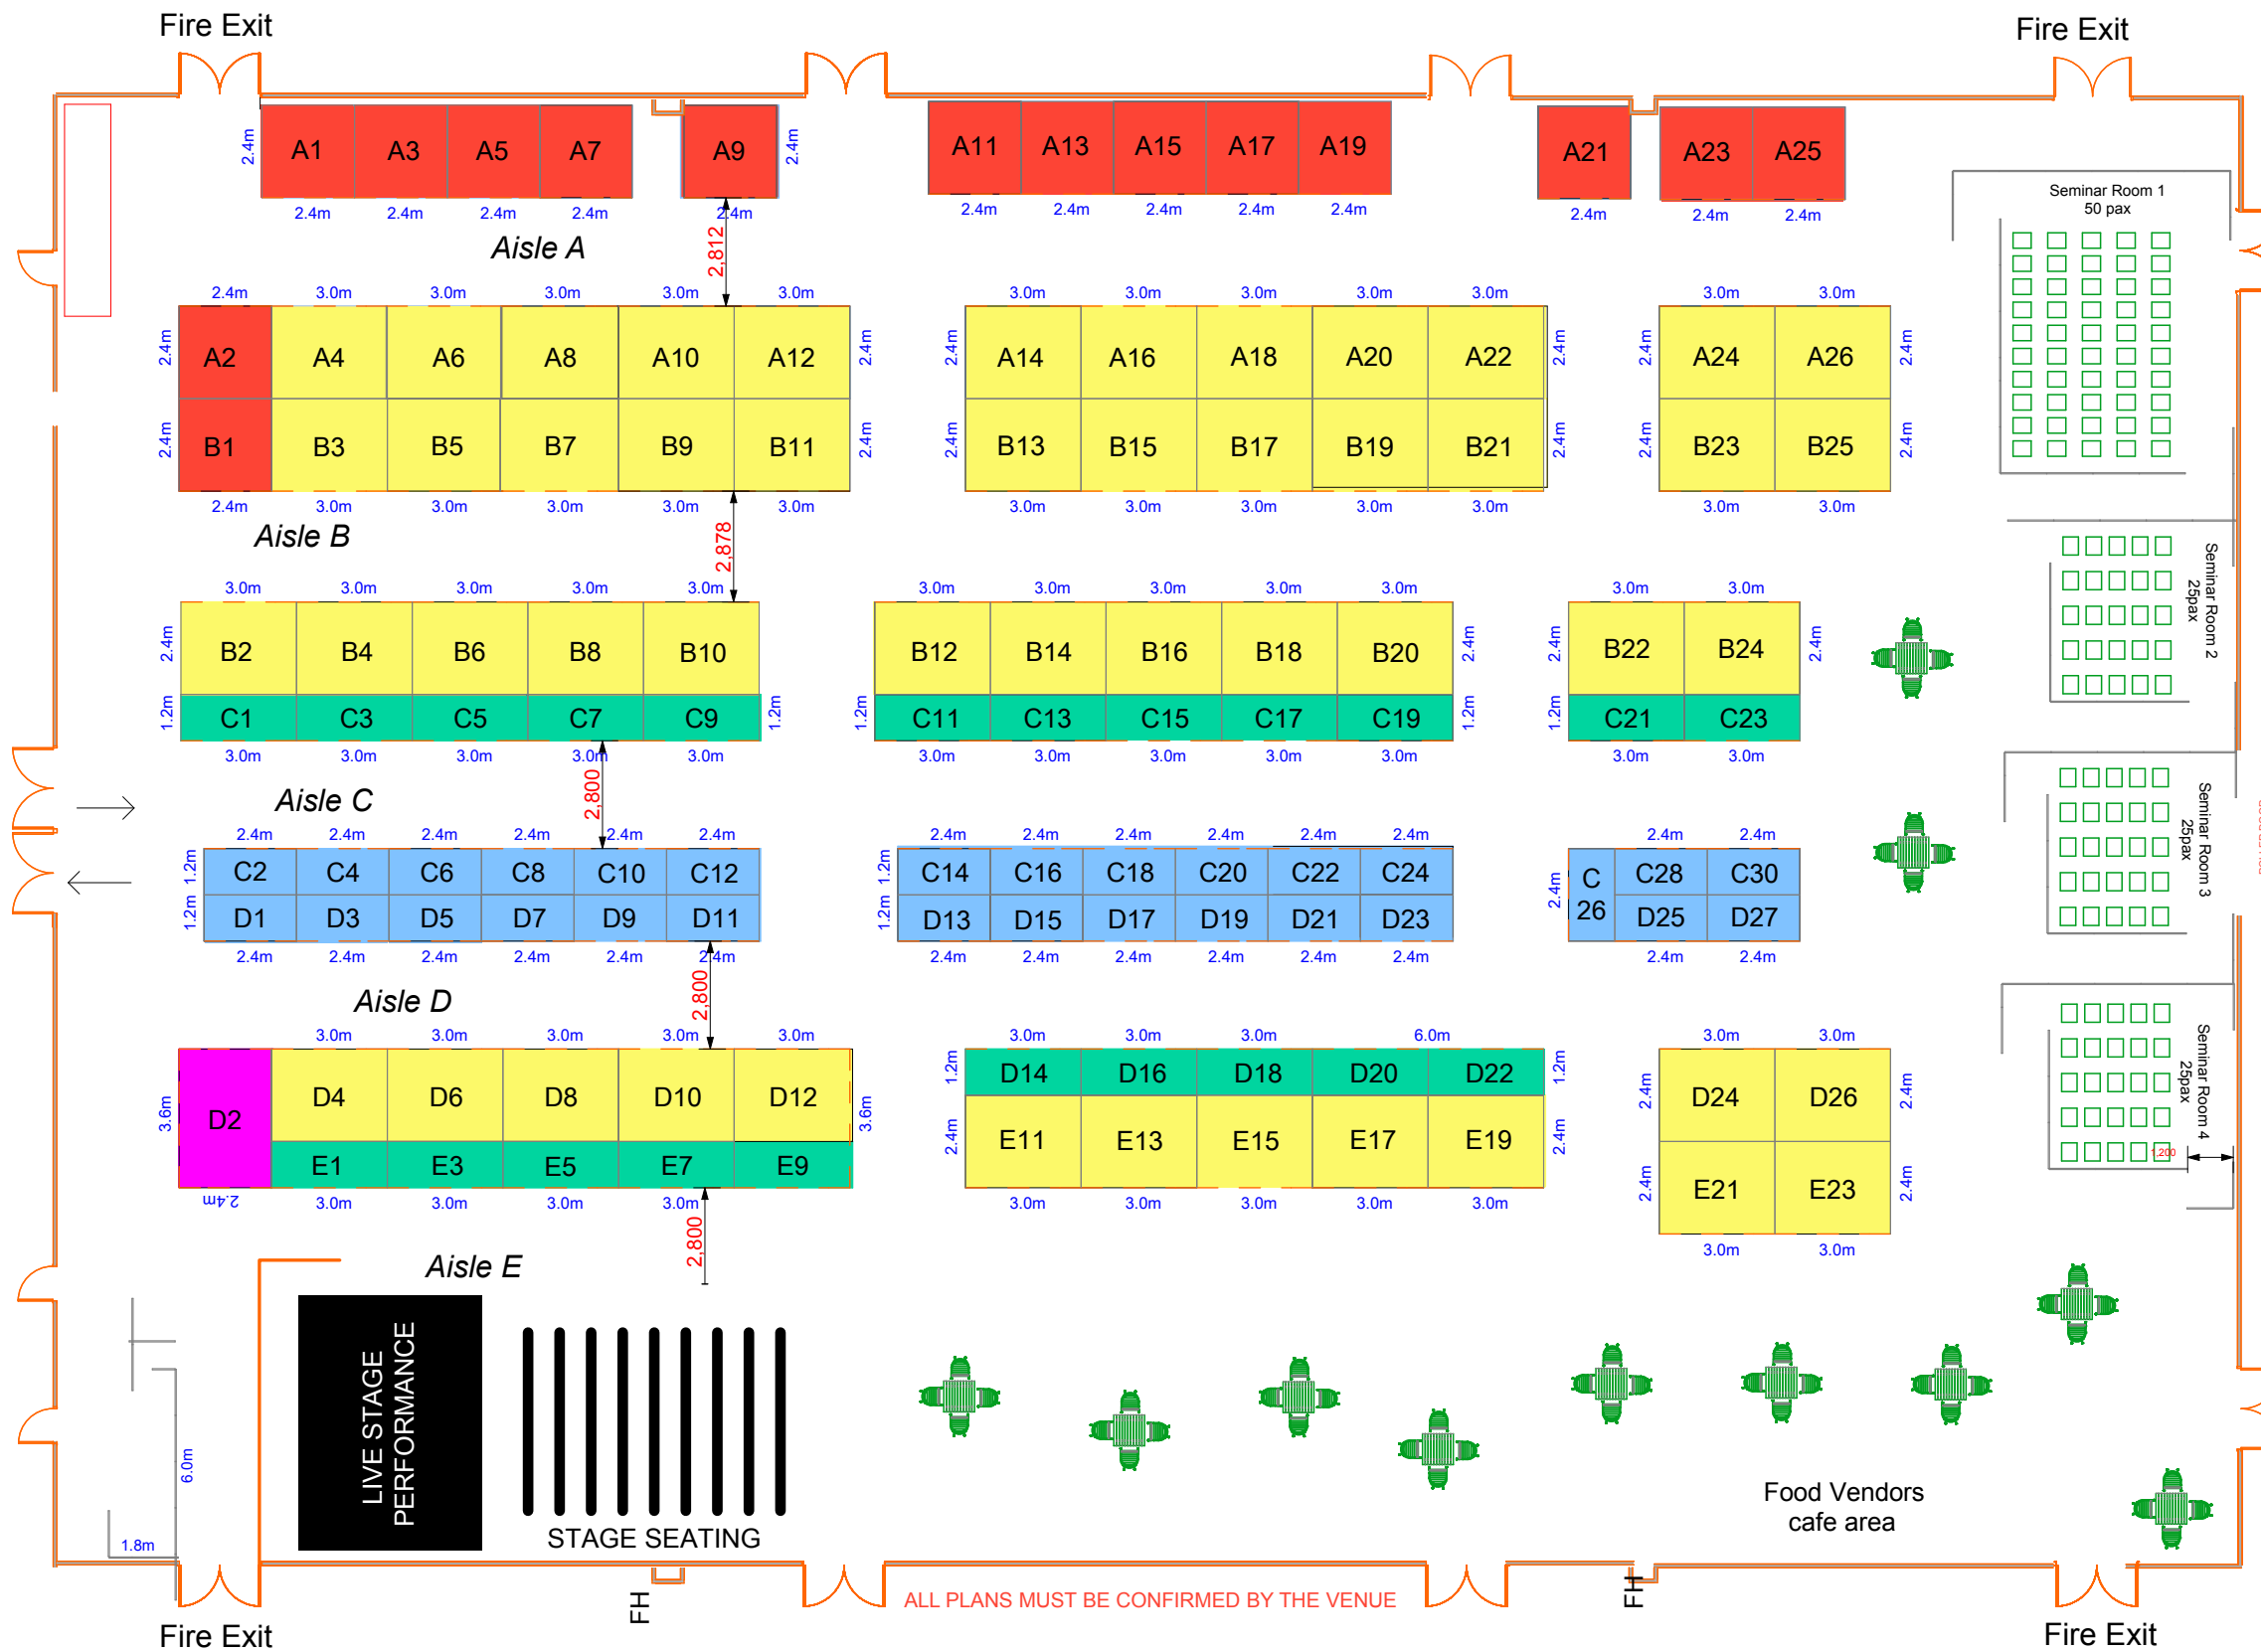

Pioneer Stadium

AVAILABLE STAND OPTIONS

Aquarian Stands - 2.4m x 1.2m \$390 inc gst

Libran Stands - 3.0m x 1.2m \$420 inc gst

Virgo Stands - 2.4m x 2.4m \$440 inc gst

Gemini Stands - 3.0m x 2.4m \$490 inc gst

Zodiac Stand - 3.6m x 2.4m \$650 inc gst

Food Vendors - \$290 inc gst

Prices as at 01/01/2025

Stand Example

Black frontrunner panels 2300mm high

April 12 – April 13 2025

BMS Siteplan v280125