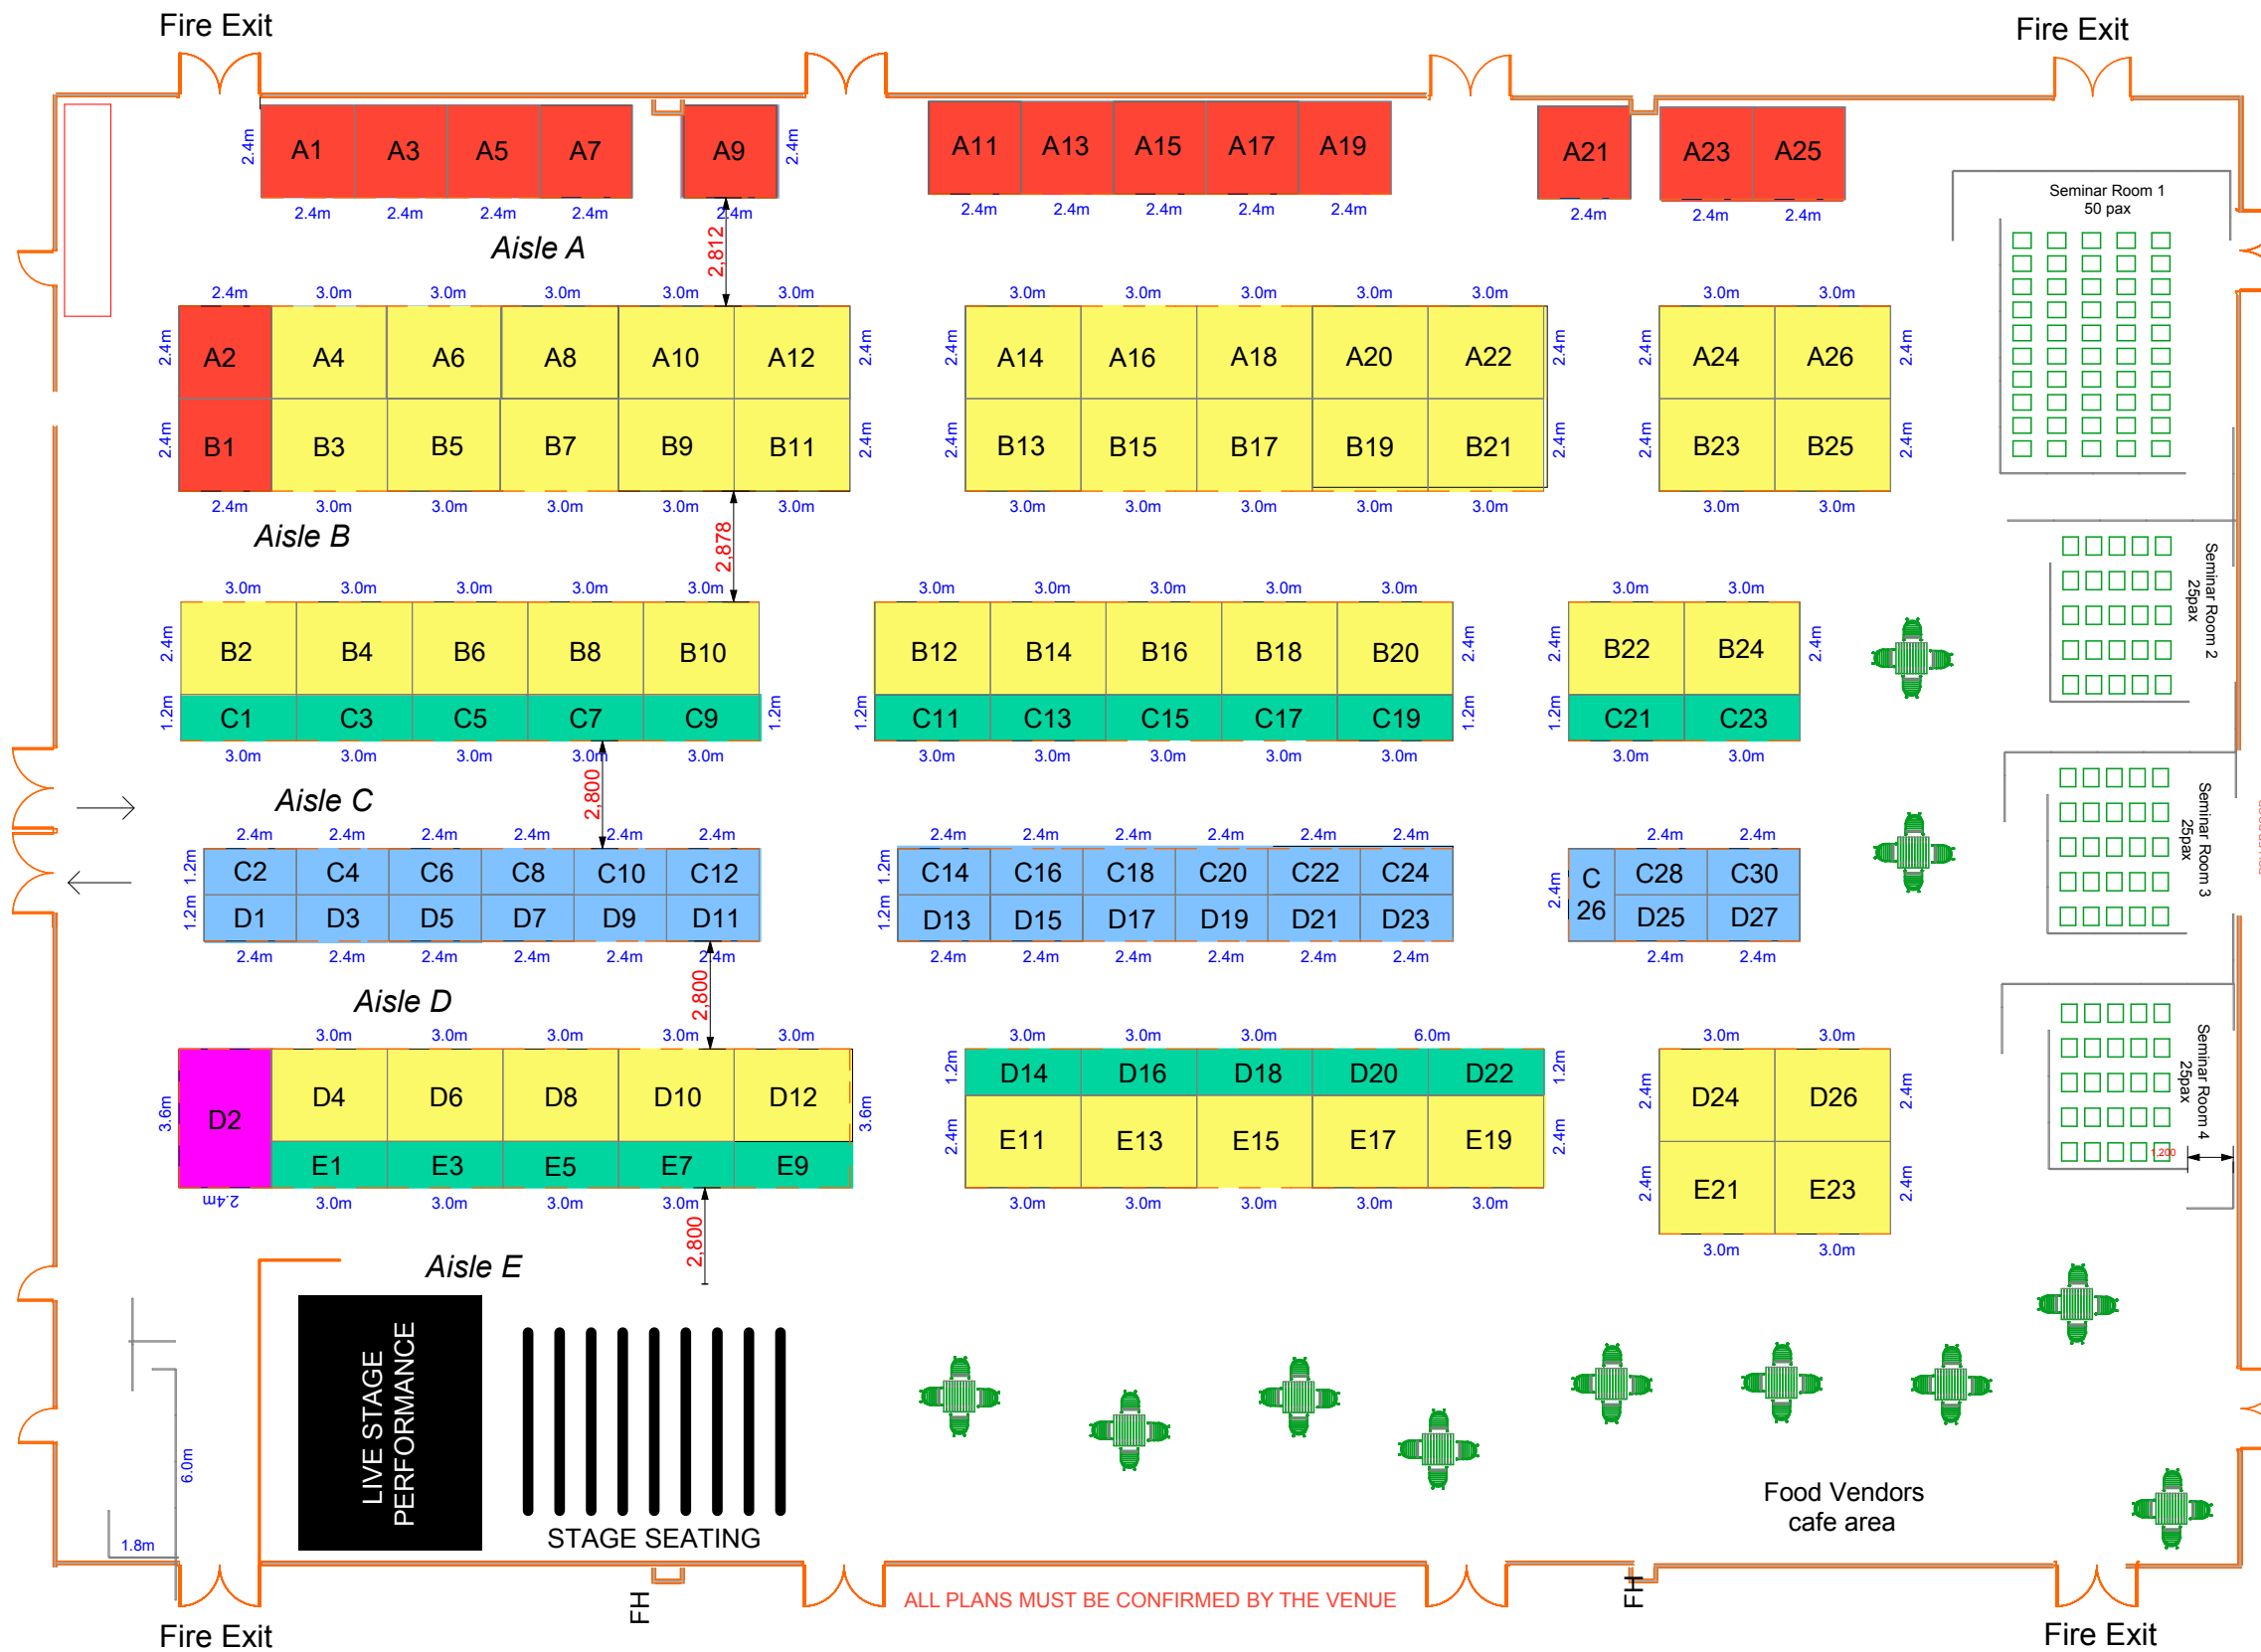

# Pioneer Stadium

## AVAILABLE STAND OPTIONS

- Aquarian Stands - 2.4m x 1.2m \$349 inc gst
- Libran Stands - 3.0m x 1.2m \$379 inc gst
- Virgo Stands - 2.4m x 2.4m \$410 inc gst
- Gemini Stands - 3.0m x 2.4m \$449 inc gst
- Zodiac Stand - 3.6m x 2.4m \$620 inc gst

- ON HOLD
- SOLD

Stand Example

Black frontrunner panels 2300mm high

Nov 30 – Dec 1 2024

**BMS Siteplan v180424**

ALL PLANS MUST BE CONFIRMED BY THE VENUE